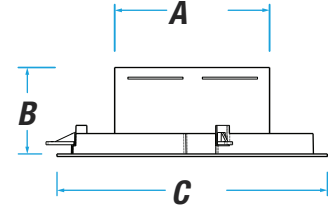

Dimensions.

Modular 150

150MM INTERIOR AIR VENT ADAPTER

Versatile interior air vent adapter to connect any style AIRBUS 200 fascia with a 150mm Inline Exhaust Fan system.

AIRBUS
TOTAL EXHAUST SOLUTION

Mixflow 150 (VMFIL150)

Inline 150 (INL150)

DIMENSIONS

A	B	C
150mm	75mm	265mm

INSTALLATION

Duct Outlet Size: \varnothing 150mm
Cut Out Size: \varnothing 238mm
Min Install Depth: 210mm

SHIPPING

Packaging Size: 273 x 83 x 273mm
Gross Weight: 0.28kg