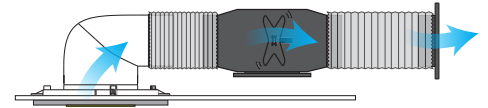

PRO-V

by ventair™

TOTAL EXHAUST SOLUTION

Designed to be used in conjunction with Inline Exhaust Fan Systems.