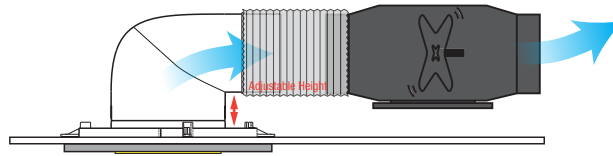

Dimensions.

Modular 150

150MM INTERIOR AIR VENT ADAPTER

Versatile interior air vent adapter to connect any style AIRBUS 200 fascia with a 150mm Inline Exhaust Fan system.

AIRBUS
TOTAL EXHAUST SOLUTION

Mixflow 150 (VMFIL150)

Inline 150 (INL150)

DIMENSIONS

A	B	C
150mm	75mm	265mm

INSTALLATION

Duct Outlet Size: \varnothing 150mm
Cut Out Size: \varnothing 238mm
Min Install Depth: 210mm

SHIPPING

Packaging Size: 273 x 83 x 273mm
Gross Weight: 0.28kg