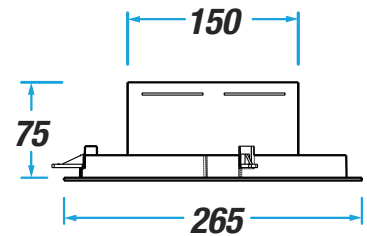

Dimensions.

Modular 150

150MM INTERIOR AIR VENT ADAPTER

Versatile interior air vent adapter to connect any style AIRBUS 200 fascia with a 150mm Inline Exhaust Fan system.

AIRBUS
TOTAL EXHAUST SOLUTION

Mixflow 150 (VMFIL150)

Inline 150 (INL150)

DIMENSIONS

A	B	C
150mm	75mm	265mm

INSTALLATION

Duct Outlet Size: \varnothing 150mm
Cut Out Size: \varnothing 238mm
Min Install Depth: 210mm

SHIPPING

Packaging Size: 273 x 83 x 273mm
Gross Weight: 0.28kg

Carton Size: 440 x 288 x 571mm
Carton Weight: 3.39kg
Carton Qty: 10 pieces
Pallet Qty: 240 pieces

INCLUDES

1 x Air Vent Adapter

OPTIONAL DUCTING

VAD150 \varnothing 150mm x 6m
 VAD150-3 \varnothing 150mm x 3m