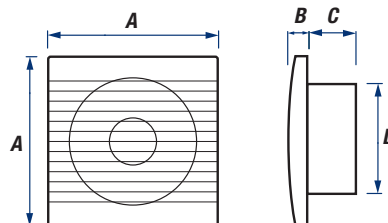

INSTALLATION	100mm	125mm	150mm
<b>Cut Out Size:</b>	Ø105mm	Ø125mm	Ø150mm
<b>Grille Size:</b>	155x155mm	169x169mm	200x200mm
<b>Recommended Min Install Depth:</b>	110mm	110mm	110mm
<b>Power Input:</b>	220-240V~50Hz	220-240V~50Hz	220-240V~50Hz
<b>IP Rating:</b>	IPX4	IPX4	IPX4
<b>Installation:</b>	Qualified Electrician	Qualified Electrician	Qualified Electrician

SHIPPING	100mm	125mm	150mm
<b>Packaging Size:</b>	160x85x155mm	179x179x89mm	211x211x92mm
<b>Gross Weight:</b>	1kg	1kg	1kg
<b>Carton Size:</b>	450x330x350	490x230x410	590x240x460
<b>Carton Weight:</b>	12kg	13kg	13kg
<b>Carton Qty:</b>	20	10	12

## DIMENSIONS

	A	B	C	D
VWX100	154mm	27mm	50mm	98mm
VWX125	169mm	27mm	53mm	118mm
VWX150	200mm	27mm	55mm	148mm