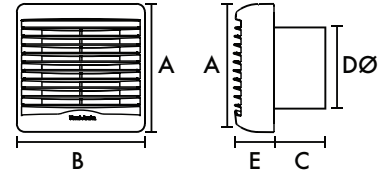

DIMENSIONS:

A	B	C	D	E
216mm	224mm	80mm	Ø146mm	60mm

MOTOR PERFORMANCE

Wattage:	18.8 watts
Airflow:	245 m ³ /h - 68 l/s
Noise:	36db(A) @ 3m
Switch options:	Standard remote switch (not supplied)

INSTALLATION

Cut Out Size:	Ø155mm - 160mm
Spigot Size:	Ø146mm
Power Input:	220-240V AC~50Hz
IP Rating:	IP44
Suitable for:	Indoor
Installation:	Qualified Electrician required
Warranty:	3 years

SHIPPING

Packaging Size:	150 x 230 x 230mm
Gross Weight:	1.2kg
Carton Qty:	1 Pieces
Pallet Qty:	210 Pieces