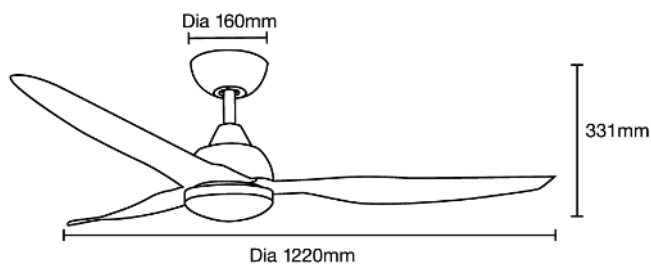

45W 1220MM (48") SMART DC CEILING FAN 3 ABS BLADES WITH WIFI REMOTE CONTROL + LED LIGHT

SPECIFICATIONS

Model Name	Avoca DC
Model Numbers	MADC1233WWR Matt White MADC1233MMR Matt Black MADC1233WOR Matt White/Oak
Power Wattage / Motor	45W DC
Voltage / Frequency	220-240Va.c. 50-60Hz
Air Movement (m³/hr)	
Maximum RPM	Up to 235 RPM
Airflow Efficiency	Up to 234m³/hr per watt
Speed 6 (Highest)	10,530m³/hr
Speed 5	9,500m³/hr
Speed 4	8,100m³/hr
Speed 3	7,050m³/hr
Speed 2	4,800m³/hr
Speed 1 (Lowest)	2,800m³/hr
Materials / Blade	ABS blade
Number of Blades	3
Blade Pitch	10°
Hangsure Canopy	15°
Lighting Wattage / Type	20W LED
Colour Temperature	2700K to 6000K
Lumens Output	Up to 2500lm
Rated Lifetime	50,000 hours @ Ta25°C
Dimmable	Variable dimming

REMOTE CONTROL

Control	
Light	On/off
CCT	2700K/3000K/4000K/5000K/6000K
Fan	Off only
Fan Speed Setting	6
Other Features	Summer/winter reverse mode Breeze mode Sleep mode
Timer	Off only - 1hr, 4hr or 8hr
Power	1 x A23 12V batteries (supplied)
Size	145 x 42mm
Radio Frequency	433Mhz

SHIPPING

Model Numbers	Carton Size			Carton Quantity	Carton Gross Weight (Kg)
	H (mm)	W (mm)	L (mm)		
MADC1233WWR	240	280	685	1	6.5
MADC1233MMR	240	280	685	1	6.5
MADC1233WOR	240	280	685	1	6.5

INSTALLATION

Installation	By licensed electrician only
Warranty	6* year warranty (*3 year in-home + additional 3 year replacement on the motor only)

DIMENSIONS

* Product must be installed by licensed electrician if not warranty will be void. Visit website for further information regarding warranty terms and conditions. Specification and imagery subject to change without prior notice. Last updated Sept 2023.

Aust/NZ Approval No. SAA-