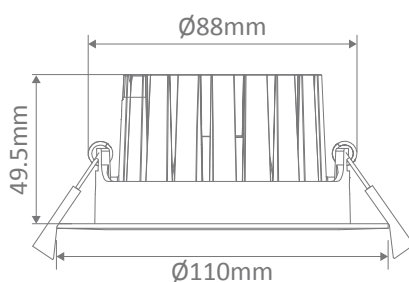

Aqua-13-Tilt-Trio Tilt LED Downlight

Description

The AQUA Series is a well-designed IP65 downlight range that offers a robust solution to wet areas and outdoor applications through enhanced silicon sealing and moisture protection methods. Features include tilt adjustable frame and optic lens diffuser with the choice of a Black or Satin White powder coated finish. Light is provided from a single point COB high performing LED with a perfectly matched 60° optical reflector. Suitable for bathrooms, or outdoor areas where moisture is a concern. Complete with a fully dimmable LED driver and flex and plug. Backed by our Three Year Replacement Warranty. Now with TRIO, the added option of changing the colour temperature output of the downlight with a dip switch at the back of the fitting.

Specification Features

Input Voltage:	240V
Power (W):	13W
IP rating (IP):	65
Lumens (lm):	Warm White 3000K - 1130lm Neutral White 4000K - 1300lm White 5700K - 1220lm
LED type:	COB
CCT:	3000K - 4000K - 5700K (Switchable)
CRI:	≥90
Beam angle (°):	60°
Dimmable:	Yes*
Lifespan (hrs):	50,000hrs
Cutout (Ø):	Ø90-95mm

*Fully dimmable with suitable dimmers.

Diagrams / Additional

Tilt: 30°
Cutout: Ø90-95mm

Item No.	Variant		Beam Angle	CCT
	Blk	Wht		
AQUA-13-TILT-TRIO	21274	21278	60°	TRIO
	DALI			
	21291	21292	60°	TRIO