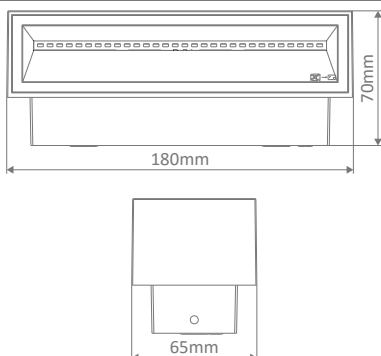

Diagrams / Additional

Item No.	Variant	Colour
BLOCK-12-BLK	19548	3000K
	19549	5000K
BLOCK-12-DGR	19562	3000K
	19563	5000K
BLOCK-12-SLR	19576	3000K
	19577	5000K
BLOCK-12-WHT	19578	3000K
	19579	5000K