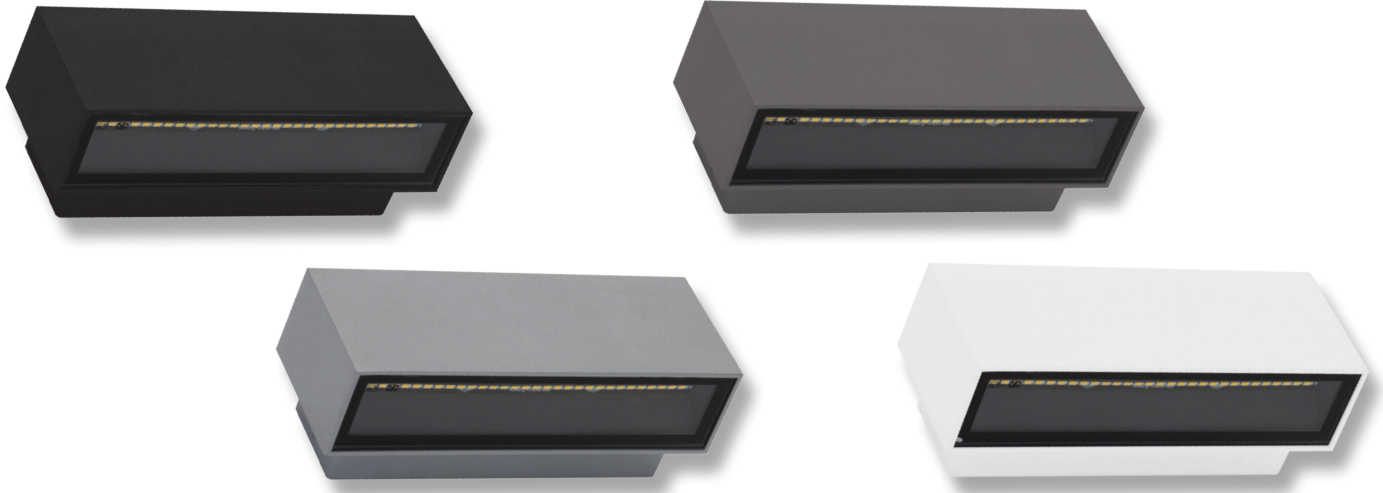

## BLOCK-12 LED Wall Light

### Description

The BLOCK-12, a surface mounted 12 LED wall light that illuminates both upward and downward to create that subtle welcoming effect. The BLOCK is also rated at IP65, giving you flexibility in indoor and covered outdoor applications.

BLOCK-12 is constructed from die-cast aluminium and includes a tempered glass lens. Behind these lens sits energy saving (2x) 6W SMD LED chips, that will provide you with a total of 1100 lumens (upward/downward) light output.

### Specification Features

Input Voltage: 240V  
 Power (W): 2x6W (12W Total)  
 IP rating (IP): IP65  
 Lumens (lm): Warm White 3000K - 950lm  
 White 5000K - 1100lm  
 LED type: SMD  
 CCT: 3000K - 5000K  
 CRI: ≥80  
 Beam angle (°): 45°  
 Dimmable: No  
 Lifespan (hrs): 50,000hrs