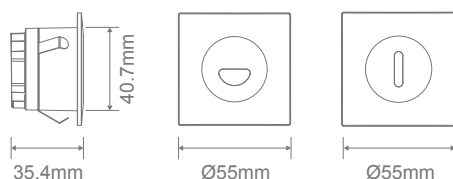

### Description

The CAMINO is a mini recessed LED Step Light Series that can be applicable for both interior and exterior situations. The CAMINO has been rated at IP54 and as such is suitable for outdoor undercover areas. CAMINO is constructed from die-cast aluminium, complete with an asymmetrical optic lens over an energy saving 3W COB LED chip, capable of providing a nice even flow of light on low-level surfaces and pathways. Available in Black and White painted frames, with the choice of round and square fascia's, either with Slot or Asymmetrical opening. Also available in Rectangle shape, ideal for long pathways. Complete with dimmable LED Driver (240V). Choose between 3000K (Warm White), 4000K (Neutral White) or 5000K (White) colour temperature options (tri-colour switchable).

### Specification Features

Input Voltage:	240V
Power (W):	3W
IP rating (IP):	54
Lumens (lm):	Warm White 3000K - 62lm Neutral White 4000K - 73lm White 5000K - 66lm
LED type:	COB
CCT:	3000K - 4000K - 5000K (Switchable)
CRI:	≥90
Beam Angle (°):	20° (Asymmetric) 15° (Slot)
Dimmable:	Yes*
Lifespan (hrs):	50,000hrs

### Diagrams / Additional

Cut-out: Ø45mm

Cut-out: Ø45mm

Item No.	Variant	Variant		CCT
		Blk	Wht	
CAMINO-240V-RND	ASY	21747	21748	TRIO
	SLOT	21741	21742	

Item No.	Variant	Variant		CCT
		Blk	Wht	
CAMINO-240V-SQR	ASY	21745	21746	TRIO
	SLOT	21743	21744	