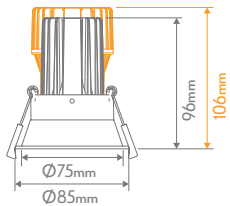

CELL Frames Multi Frame Solution

Combine the power of one module with multiple frames

9W-13W

17W

| Frames | | |
|-----------|---------|--------------|
| Item No. | Variant | Frame Colour |
| CELL-D75 | 27048 | White |
| | 27049 | Black |
| CELL-D90 | 27050 | White |
| | 27051 | Black |
| CELL-DT90 | 27078 | White |
| | 27079 | Black |
| CELL-T75 | 27052 | White |
| | 27053 | Black |
| CELL-T90 | 27054 | White |
| | 27055 | Black |
| CELL-K75 | 27064 | White |
| | 27065 | Black |

CELL-D75

Cutout: Ø75-77mm

CELL-T90

Cutout: Ø85-90mm
Tiltable to 15°

CELL-S1

Cutout: L100mm x W100mm

CELL-D90 & DT90

Cutout: Ø90-92mm
DT90 Tiltable to 15°

CELL-K75 & P75

Cutout: Ø70-75mm

CELL-S2

Cutout: L190mm x W100mm

CELL-T75

Cutout: Ø72-75mm
Tiltable to 15°

CELL-W90

Cutout: Ø88-90mm
W90 wall washer frame is set at a 45° angle.

CELL-S3

Cutout: L280mm x W100mm