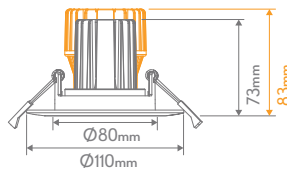

CELL Frames Multi Frame Solution

Combine the power of one module with multiple frames

9W-13W

17W

| Frames | | |
|-----------|---------|--------------|
| Item No. | Variant | Frame Colour |
| CELL-D75 | 27048 | White |
| | 27049 | Black |
| CELL-D90 | 27050 | White |
| | 27051 | Black |
| CELL-DT90 | 27078 | White |
| | 27079 | Black |
| CELL-T75 | 27052 | White |
| | 27053 | Black |
| CELL-T90 | 27054 | White |
| | 27055 | Black |
| CELL-K75 | 27064 | White |
| | 27065 | Black |

CELL-D75

Cutout: Ø75-77mm

CELL-T90

Cutout: Ø85-90mm
Tiltable to 15°

CELL-S1

Cutout: L100mm x W100mm

CELL-D90 & DT90

Cutout: Ø90-92mm
DT90 Tiltable to 15°

CELL-K75 & P75

Cutout: Ø70-75mm

CELL-S2

Cutout: L190mm x W100mm

CELL-T75

Cutout: Ø72-75mm
Tiltable to 15°

CELL-W90

Cutout: Ø88-90mm
W90 wall washer frame is set at a 45° angle.

CELL-S3

Cutout: L280mm x W100mm