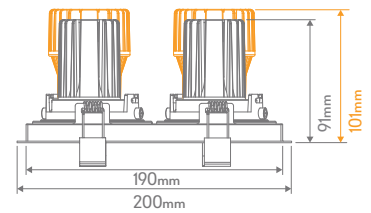

CELL-D75

Cutout: Ø75-77mm

CELL-T90

Cutout: Ø85-90mm
Tiltable to 15°

CELL-S1

Cutout: L100mm x W100mm

CELL-D90 & DT90

Cutout: Ø90-92mm
DT90 Tiltable to 15°

CELL-K75 & P75

Cutout: Ø70-75mm

CELL-S2

Cutout: L190mm x W100mm

CELL-T75

Cutout: Ø72-75mm
Tiltable to 15°

CELL-W90

Cutout: Ø88-90mm
W90 wall washer frame is set at a 45° angle.

CELL-S3

Cutout: L280mm x W100mm