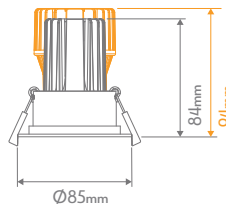

CELL-D75

Cutout: Ø75-77mm

CELL-T90

Cutout: Ø85-90mm
Tiltable to 15°

CELL-S1

Cutout: L100mm x W100mm

CELL-D90 & DT90

Cutout: Ø90-92mm
DT90 Tiltable to 15°

CELL-K75 & P75

Cutout: Ø70-75mm

CELL-S2

Cutout: L190mm x W100mm

CELL-T75

Cutout: Ø72-75mm
Tiltable to 15°

CELL-W90

Cutout: Ø88-90mm
W90 wall washer frame is set at a 45° angle.

CELL-S3

Cutout: L280mm x W100mm