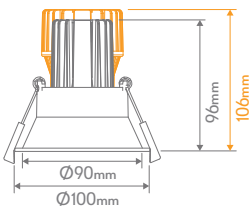

CELL-D75

Cutout: Ø75-77mm

CELL-T90

Cutout: Ø85-90mm
Tiltable to 15°

CELL-S1

Cutout: L100mm x W100mm

CELL-D90 & DT90

Cutout: Ø90-92mm
DT90 Tiltable to 15°

CELL-K75 & P75

Cutout: Ø70-75mm

CELL-S2

Cutout: L190mm x W100mm

CELL-T75

Cutout: Ø72-75mm
Tiltable to 15°

CELL-W90

Cutout: Ø88-90mm
W90 wall washer frame is set at a 45° angle.

CELL-S3

Cutout: L280mm x W100mm