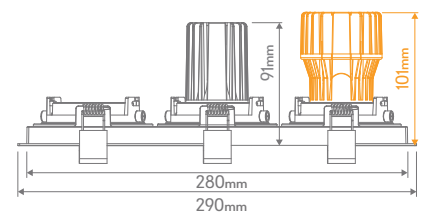

CELL-D75

Cutout: Ø75-77mm

CELL-T90

Cutout: Ø85-90mm
Tiltable to 15°

CELL-S1

Cutout: L100mm x W100mm

CELL-D90 & DT90

Cutout: Ø90-92mm
DT90 Tiltable to 15°

CELL-K75 & P75

Cutout: Ø70-75mm

CELL-S2

Cutout: L190mm x W100mm

CELL-T75

Cutout: Ø72-75mm
Tiltable to 15°

CELL-W90

Cutout: Ø88-90mm
W90 wall washer frame is set at a 45° angle.

CELL-S3

Cutout: L280mm x W100mm