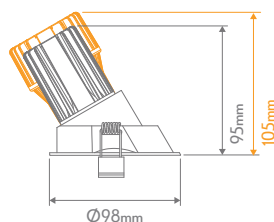

CELL-D75

Cutout: Ø75-77mm

CELL-T90

Cutout: Ø85-90mm
Tiltable to 15°

CELL-S1

Cutout: L100mm x W100mm

CELL-D90 & DT90

Cutout: Ø90-92mm
DT90 Tiltable to 15°

CELL-K75 & P75

Cutout: Ø70-75mm

CELL-S2

Cutout: L190mm x W100mm

CELL-T75

Cutout: Ø72-75mm
Tiltable to 15°

CELL-W90

Cutout: Ø88-90mm
W90 wall washer frame is set at a 45° angle.

CELL-S3

Cutout: L280mm x W100mm