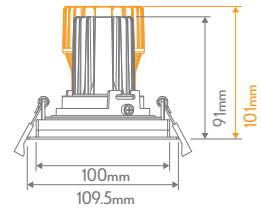

CELL-D75

Cutout: Ø75-77mm

CELL-T90

Cutout: Ø85-90mm
Tiltable to 15°

CELL-S1

Cutout: L100mm x W100mm

CELL-D90 & DT90

Cutout: Ø90-92mm
DT90 Tiltable to 15°

CELL-K75 & P75

Cutout: Ø70-75mm

CELL-S2

Cutout: L190mm x W100mm

CELL-T75

Cutout: Ø72-75mm
Tiltable to 15°

CELL-W90

Cutout: Ø88-90mm
W90 wall washer frame is set at a 45° angle.

CELL-S3

Cutout: L280mm x W100mm