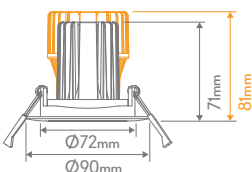

CELL-D75

Cutout: Ø75-77mm

CELL-T90

Cutout: Ø85-90mm
Tiltable to 15°

CELL-S1

Cutout: L100mm x W100mm

CELL-D90 & DT90

Cutout: Ø90-92mm
DT90 Tiltable to 15°

CELL-K75 & P75

Cutout: Ø70-75mm

CELL-S2

Cutout: L190mm x W100mm

CELL-T75

Cutout: Ø72-75mm
Tiltable to 15°

CELL-W90

Cutout: Ø88-90mm
W90 wall washer frame is set at a 45° angle.

CELL-S3

Cutout: L280mm x W100mm