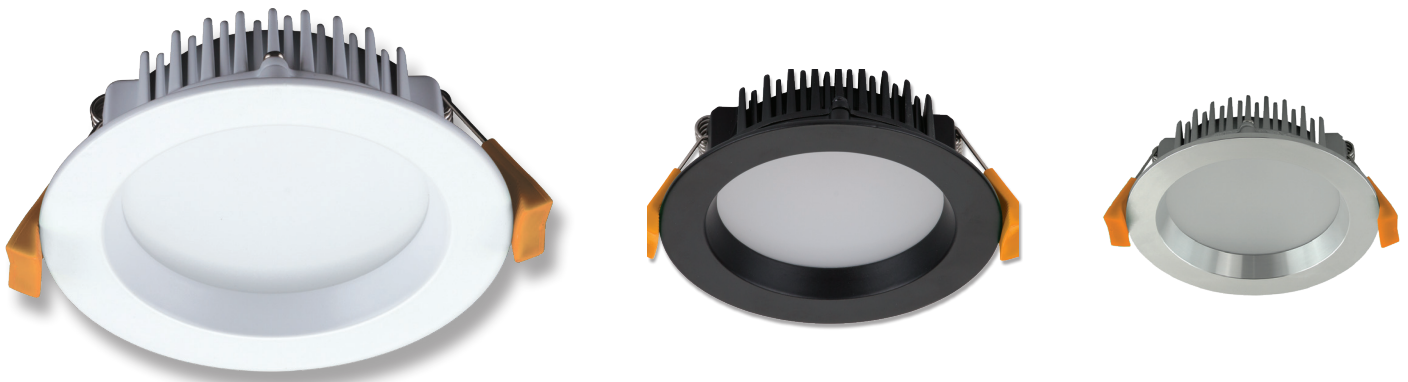

### Fixed LED Downlight

#### Description

The DECO range of LED downlights have been designed with a deep-set frame to reduce glare from the light source. Featuring a wide light distribution, and with an ultra slim housing, allows for this downlight to be suitable for installations where ceiling space is minimal. Complete with a dimmable LED driver and flex and plug. Fully dimmable with suitable dimmers.

Now with TRIO, the added option of changing the colour temperature output of the downlight with a dip switch at the back of the fitting.

#### Specification Features

Input Voltage:	240V AC
Power (W):	13W
IP rating (IP):	44*
Lumens (lm):	Warm White 3000K - 1186lm Neutral White 4000K - 1306lm White 5700K - 1237lm
LED type:	SMD
CCT:	3000K - 4000K - 5700K (Switchable)
CRI:	≥83
Beam angle (°):	90°
Dimmable:	Yes**
Lifespan (hrs):	50,000hrs
Cutout (Ø):	Ø90mm
IPart #:	01633D2-CSBMESH