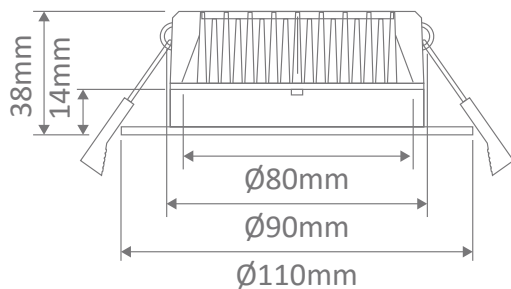

#### Specification Features

Input Voltage:	240V AC
Power (W):	13W
IP rating (IP):	44*
Lumens (lm):	Warm White 3000K - 1186lm Neutral White 4000K - 1306lm White 5700K - 1237lm
LED type:	SMD
CCT:	3000K - 4000K - 5700K (Switchable)
CRI:	≥83
Beam angle (°):	90°
Dimmable:	Yes**
Lifespan (hrs):	50,000hrs
Cutout (Ø):	Ø90mm
IPart #:	01633D2-CSBMESH

#### Diagrams / Additional

Cutout: Ø90mm

Item No.	Variant			CCT
	Wht	BLK	Alu	
DECO-13-RND	20420	20421	20422	TRIO
	21588	21589	21590	