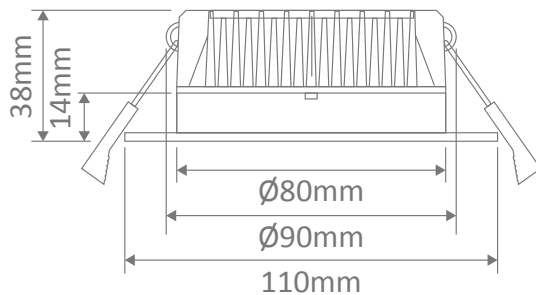

#### Specification Features

Input Voltage:	240V AC
Power (W):	13W
IP rating (IP):	44*
Lumens (lm):	Warm White 3000K - 1186lm Neutral White 4000K - 1306lm White 5700K - 1237lm
LED type:	SMD
CCT:	3000K - 4000K - 5700K (Switchable)
CRI:	≥83
Beam angle (°):	90°
Dimmable:	Yes**
Lifespan (hrs):	50,000hrs
Cutout (Ø):	Ø90mm

#### Diagrams / Additional

**Cutout: Ø90mm**

Item No.	Variant			CCT
	Wht	Blk	Alu	
DECO-13-SQR	20425	20528	20427	TRIO
	21591	21592	21593	