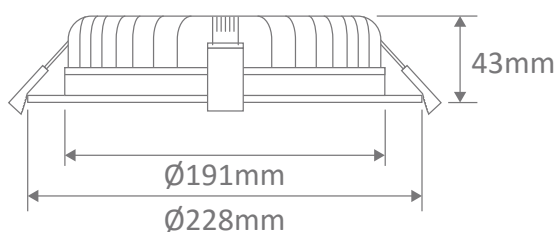

DECO-28-TRIO

Fixed LED Downlight

Description

The DECO-20 and Deco-28 range of commercial LED downlights have been designed with a deep-set frame to reduce glare from the light source. Featuring a wide light distribution, and with an ultra slim housing, allows for this downlight to be suitable for installations where ceiling space is minimal. Complete with a dimmable LED driver and flex and plug. Fully dimmable with Domus dimmer series.

Now with TRIO, the added option of changing the colour temperature output of the downlight with a dip switch at the back of the fitting.

Specification Features

Input Voltage:	240V AC
Power (W):	28W
IP rating (IP):	44*
Lumens (lm):	Warm White 3000K - 2300lm Neutral White 4000K - 2350lm White 5700K - 2400lm
LED type:	SMD
CCT:	3000K - 4000K - 5700K (Switchable)
CRI:	≥80
Beam angle (°):	90°
Dimmable:	Yes**
Lifespan (hrs):	50,000hrs
Cutout (p):	Ø200-210mm

* IP44 rating is from the underside of the down light once installed into the ceiling.
** Tested on the Domus dimmer series. May work on others but not tested.

Diagrams / Additional

Cutout: Ø200 - Ø210mm