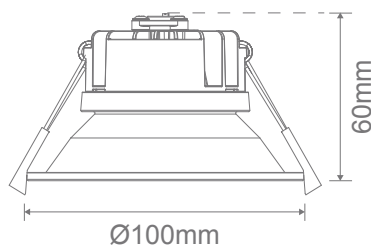

Now with TRIO, the added option of changing the colour temperature output of the downlight with a dip switch at the back of the fitting.

Specification Features

Input Voltage:	240V AC
Power (W):	9W
IP rating (IP):	IP54
Lumens (lm):	Warm White 3000K - 785lm Neutral White 4000K - 920lm White 5000K - 865lm
LED type:	SMD
CCT:	3000K - 4000K - 5000K (Switchable)
CRI:	≥90
Beam angle (°):	60°
Dimmable:	Yes
Lifespan (hrs):	40,000hrs
Cutout (Ø):	Ø88-Ø90mm

* Fully dimmable with suitable dimmers.

Diagrams / Additional

Cutout: Ø88-Ø90mm

Item No.	Variant	CCT
DEEP-9-WHT	20815	TRIO
	DALI	
	20816	TRIO

DEEP-10 LED Downlight

Description

Anti-glare deep set 10W LED recessed adjustable downlight with COB chip and reflector. Comes complete with Led driver and flex/plug, fully dimmable with suitable dimmers. Available in Black or White frame, and with the choice of Warm White, Neutral White or White colour temperature options (Tri-colour switchable).

Specification Features

Input Voltage:	240V AC
Power (W):	10W
IP rating (IP):	IP40
Lumens (lm):	Warm White 3000K - 993lm Neutral White 4000K - 1053lm White 5000K - 1017lm
LED type:	COB
CCT:	3000K - 4000K - 5000K (Switchable)
CRI:	≥90
Beam angle (°):	60°
Dimmable:	Yes
Lifespan (hrs):	50,000hrs
Cutout (Ø):	Ø75mm

Specification Features

Input Voltage:	240V AC
Power (W):	12W
IP rating (IP):	IP40
Lumens (lm):	Warm White 3000K - 1174lm Neutral White 4000K - 1289lm White 5000K - 1202lm
LED type:	COB
CCT:	3000K - 4000K - 5000K (Switchable)
CRI:	≥90
Beam angle (°):	60°
Dimmable:	Yes
Lifespan (hrs):	50,000hrs
Cutout (Ø):	Ø90mm