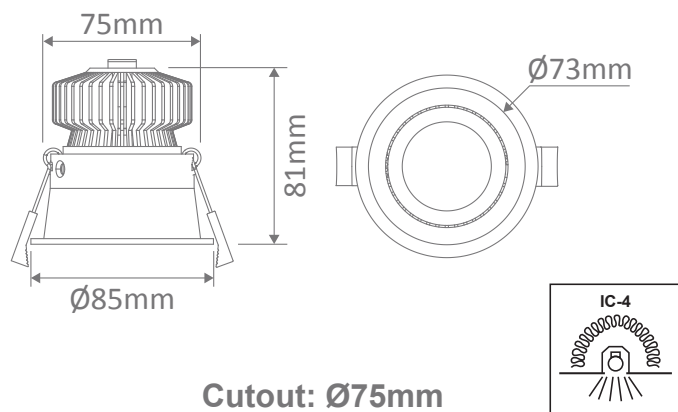

Diagrams / Additional

Item No.	Variant		CCT
	Blk	Wht	
DEEP-10	21729	21730	TRIO
	DALI		
	21733	21734	TRIO