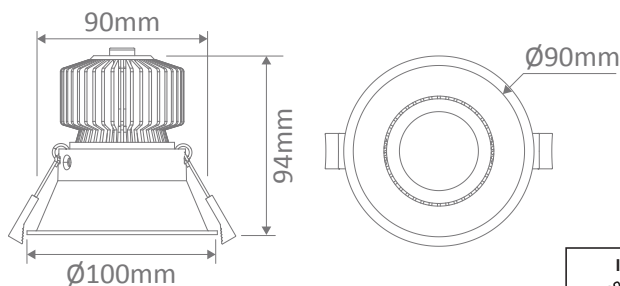

Now with TRIO, the added option of changing the colour temperature output of the downlight with a dip switch at the back of the fitting.

Specification Features

Input Voltage:	240V AC
Power (W):	9W
IP rating (IP):	IP54
Lumens (lm):	Warm White 3000K - 785lm Neutral White 4000K - 920lm White 5000K - 865lm
LED type:	SMD
CCT:	3000K - 4000K - 5000K (Switchable)
CRI:	≥90
Beam angle (°):	60°
Dimmable:	Yes
Lifespan (hrs):	40,000hrs
Cutout (Ø):	Ø88-Ø90mm

Specification Features

Input Voltage:	240V AC
Power (W):	10W
IP rating (IP):	IP40
Lumens (lm):	Warm White 3000K - 993lm Neutral White 4000K - 1053lm White 5000K - 1017lm
LED type:	COB
CCT:	3000K - 4000K - 5000K (Switchable)
CRI:	≥90
Beam angle (°):	60°
Dimmable:	Yes
Lifespan (hrs):	50,000hrs
Cutout (Ø):	Ø75mm

Specification Features

Input Voltage:	240V AC
Power (W):	12W
IP rating (IP):	IP40
Lumens (lm):	Warm White 3000K - 1174lm Neutral White 4000K - 1289lm White 5000K - 1202lm
LED type:	COB
CCT:	3000K - 4000K - 5000K (Switchable)
CRI:	≥90
Beam angle (°):	60°
Dimmable:	Yes
Lifespan (hrs):	50,000hrs
Cutout (Ø):	Ø90mm

Diagrams / Additional

Cutout: Ø90mm

Item No.	Variant		CCT
	Blk	Wht	
DEEP-12	21731	21732	TRIO
	DALI		
	21738	21736	TRIO