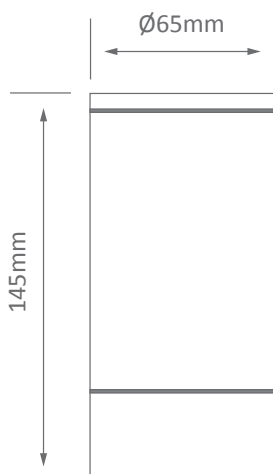

Diagrams / Additional

Item No.	Variant			Colour Temp
	Blk	Alu	Wht	
ELITE-SM	19816	19410	19819	3000K
	19817	19411	19820	5000K
	19815	19412	19818	No Lamp