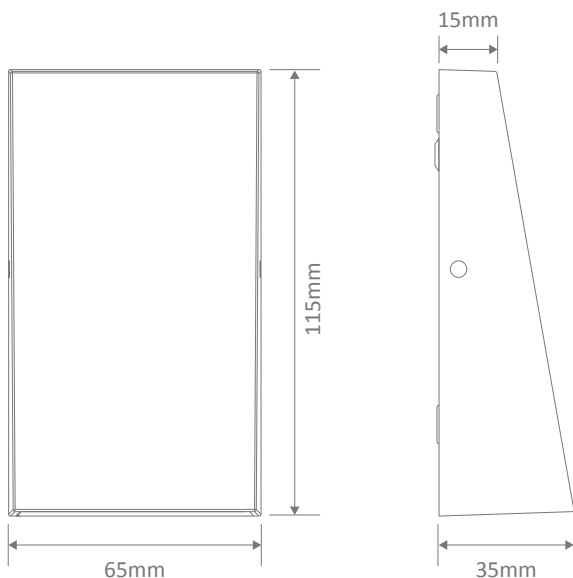

EDGE-4 LED Wall Light

Description

The EDGE-4 is a modern and ultra-thin IP65 Wall light that offers a stylish solution to low level pathways, front facades, front entry, or back patio areas where ambient lighting is required, as well as lighting sides of the house. Providing a downward illumination effect. Featuring a Black, White or Dark Grey powder coated Aluminium frame, with an optical lens diffuser to give a narrow spread of light. Available in Warm White 3000K or White 5000K colour temperatures. Backed by our 3 Year Replacement Warranty.

Specification Features

Input Voltage: 240V AC
 Power (W): 4W
 IP rating (IP): IP65
 Lumens (lm): Warm White 3000K - 150lm
 White 5000K - 180lm
 LED type: SMD
 CCT: 3000K - 5000K
 CRI: ≥80
 Beam angle (°): 35°
 Dimmable: No
 Lifespan (hrs): 50,000hrs
 Mounting: Surface Mounted

Diagrams / Additional

Item No.	Variant	Colour
EDGE-4-BLK	19692	3000K
	19693	5000K
EDGE-4-DGR	19694	3000K
	19695	5000K
EDGE-4-WHT	19696	3000K
	19697	5000K