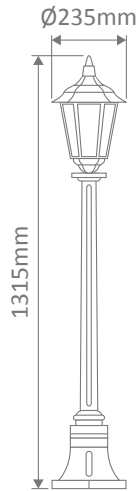

GT-134 Single Head on Post 1.32m

Diagrams / Additional