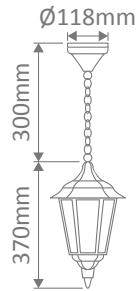

Chester

Multiple Application Exterior Light

GT-130 Pendant

Diagrams / Additional