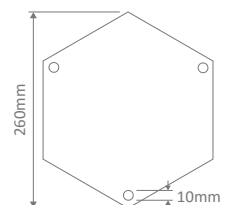

## Chester Multiple Application Exterior Light

GT-1078 Triple Curved Arm Head on Post 2.4m

Diagrams / Additional

Order Code:	Colour	Globe
15056		2xB22
15057		2xB22
15058		2xB22
15059		2xB22
15061		2xB22