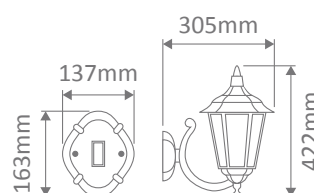

Order Code:	Colour	Globe
15038	Beige	1xB22
15039	Black	1xB22
15040	Burgundy	1xB22
15041	Green	1xB22
15043	White	1xB22