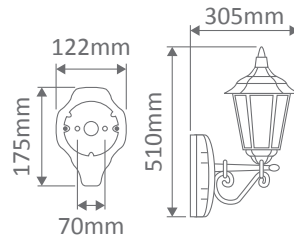

Diagrams / Additional

Order Code:	Colour	Globe
14972	Beige	1xB22
14973	Black	1xB22
14974	Burgundy	1xB22
14975	Green	1xB22
14977	White	1xB22

GT-132 Wall Bracket

Straight Arm Facing Down

Diagrams / Additional