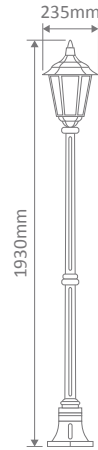

GT-136 Single Head on Post 1.96m

Diagrams / Additional