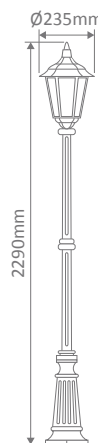

GT-138 Single Head on Post 2.37m

Diagrams / Additional