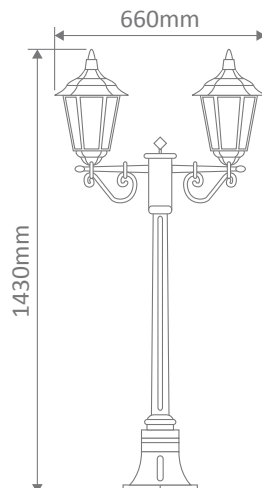

GT-135 Twin Head on Post 1.49m

Diagrams / Additional

Order Code:	Colour	Globe
14996		2xB22
14997		2xB22
14998		2xB22
14999		2xB22
15001		2xB22