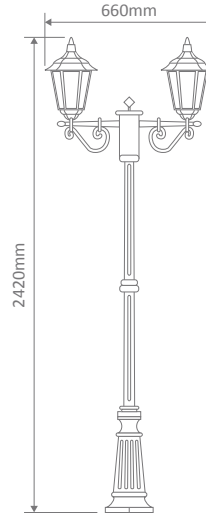

Chester

Multiple Application Exterior Light

GT-140 Twin Head on Post 2.47m

Diagrams / Additional