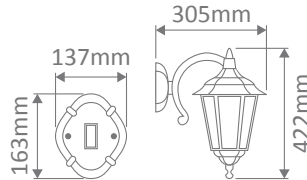

Chester

Multiple Application Exterior Light

GT-1074 Wall Bracket

Curved Arm Facing Down

Diagrams / Additional

Order Code:	Colour	Globe
15044		1xB22
15045		1xB22
15046		1xB22
15047		1xB22
15049		1xB22