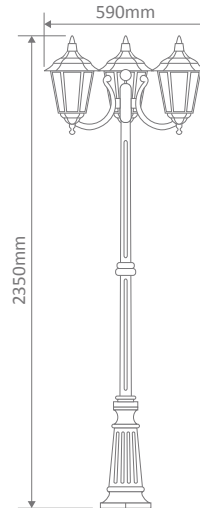

#### Diagrams / Additional

Order Code:	Colour	Globe
15020		2xB22
15021		2xB22
15022		2xB22
15023		2xB22
15025		2xB22

#### GT-1077 Twin Curved Arm Head on Post 2.4m

#### Diagrams / Additional

Order Code:	Colour	Globe
15050		2xB22
15051		2xB22
15052		2xB22
15053		2xB22
15055		2xB22

## Chester Multiple Application Exterior Light

GT-1078 Triple Curved Arm Head on Post 2.4m

Diagrams / Additional

Order Code:	Colour	Globe
15056		2xB22
15057		2xB22
15058		2xB22
15059		2xB22
15061		2xB22