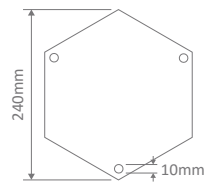

Order Code:	Colour	Globe
15009		2xB22
15013		2xB22
15008		2xB22
15011		2xB22
15010		2xB22