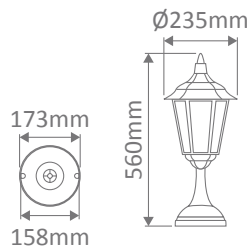

GT-133 Pillar Mount

Diagrams / Additional

Order Code:	Colour	Globe
14984		1xB22
14985		1xB22
14986		1xB22
14987		1xB22
14989		1xB22