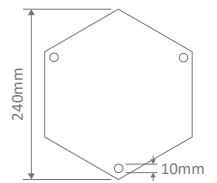

Order Code:	Colour	Globe
14990		2xB22
14991		2xB22
14992		2xB22
14993		2xB22
14995		2xB22