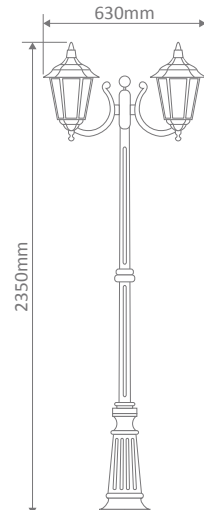

#### Diagrams / Additional

Order Code:	Colour	Globe
15020		2xB22
15021		2xB22
15022		2xB22
15023		2xB22
15025		2xB22

#### Diagrams / Additional

Order Code:	Colour	Globe
15026		3xB22
15027		3xB22
15028		3xB22
15029		3xB22
15031		3xB22

#### GT-1077 Twin Curved Arm Head on Post 2.4m

#### Diagrams / Additional

Order Code:	Colour	Globe
15050		2xB22
15051		2xB22
15052		2xB22
15053		2xB22
15055		2xB22