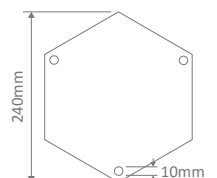

Order Code:	Colour	Globe
14996		2xB22
14997		2xB22
14998		2xB22
14999		2xB22
15001		2xB22