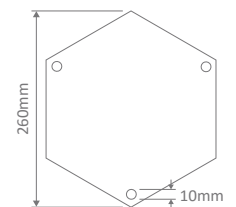

Order Code:	Colour	Globe
15015		1xB22
15019		1xB22
15014		1xB22
15017		1xB22
15016		1xB22