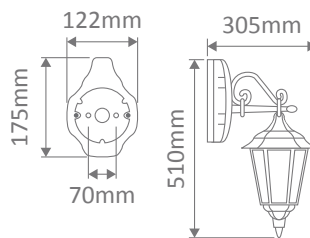

Order Code:	Colour	Globe
14978	Beige	1xB22
14979	Black	1xB22
14980	Burgundy	1xB22
14981	Green	1xB22
14983	White	1xB22

GT-1073 Wall Bracket

Curved Arm Facing Up

Diagrams / Additional