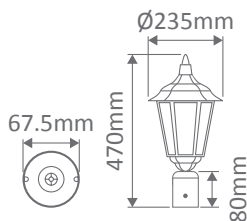

GT-149 Post Top

Diagrams / Additional

Order Code:	Colour	Globe
15032		1xB22
15033		1xB22
15034		1xB22
15035		1xB22
15037		1xB22