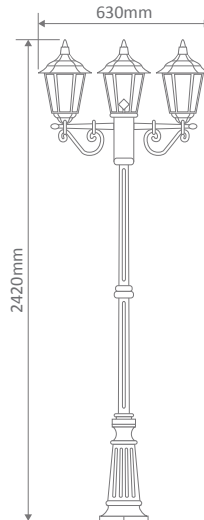

GT-142 Triple Head on Post 2.47m

Diagrams / Additional