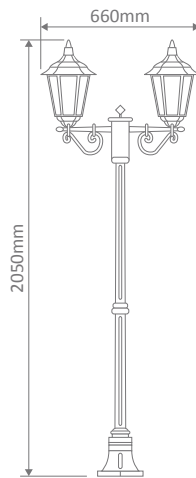

GT-137 Twin Head on Post 2.11m

Diagrams / Additional