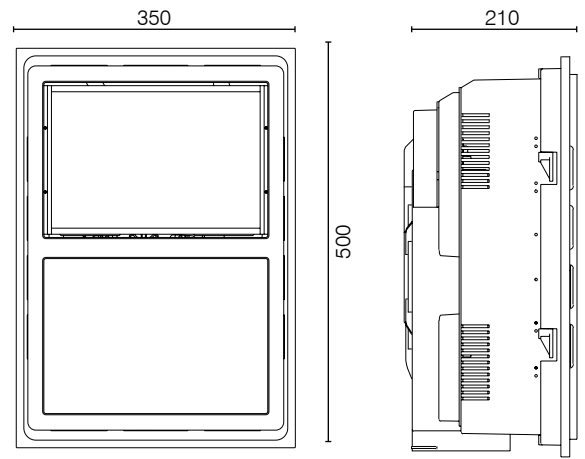

APPLICATIONS

- For medium to large bathrooms

White Wall control Included

Black Wall control Included

SMART WIFI CALOR 3-IN-1 BATHROOM MATE

TECHNICAL SPECIFICATIONS

Operating Voltage:	240V / 50Hz
Class:	Class I (1)
Total Wattage:	1100W total max.
Motor Wattage:	55W Total
Motor Type:	Longlife ball bearing
Air Extraction:	up to 500m ³ /hr (139l/sec)
Heat Wattage:	1000W max.
Heat Type:	Instant heat Infrared tube
Light Wattage:	15W max.
Light adjustable:	Change colour temperature from 3000K, 4200K or 6000K
Light Lumens	1000lm (3000K); 1100lm (4200K); 1200lm (6000K)
Control	BrilliantSmart App, Wall control
Cutout:	475mm x 325mm
Outlet Diameter:	suits ø150mm ducting
Ingress protection:	IPX2
Thermal Safety Switch:	Auto cut-off / Fan on (50°C)
Recommended ,minimum installation depth to roof:	300mm
Includes Accessories:	3-Gang wall control, 1.5m flexible duct, 2 x duct clamps, exterior grille
Warranty	3 year replacement
WiFi Info:	IEEE802.11b/g/n, 2.4GHz Mac Encryption; WEP/WAPI/TKIP/AES
Device Requirements:	iOS 8.0 or higher, Android 4.1 or higher
Standards:	AS/NZS 60335.2.80 AS/NZS 60335.2.30 AS/NZS 60335.1 AS/NZS 60598.2.2 AS/NZS 60598.1 AS CISPR15 AS/NZS CISPR14

INSTALLATION

Must be installed by a licensed electrician

ACCESSORIES (sold separately)

Heat Tube:	21478SP002
Duct 3m:	19939
Duct 6m:	19940

	MODEL	COLOUR	DESCRIPTION	BOX SIZE	GROSS WEIGHT	BOX QTY	BARCODE/TUN
RETAIL BOX	21704/05	Matt White	Calor Smart WiFi 3-in1 Bathroom Mate	W640 x H410 x D255 mm	4.7 kg	1 pc	9 312641 217046 >
OUTER BOX	21704/05	Matt White	Calor Smart WiFi 3-in1 Bathroom Mate	W655 x H440 x D525 mm	11.0 kg	2 pc	19312641217043
RETAIL BOX	21704/06	Matt Black	Calor Smart WiFi 3-in1 Bathroom Mate	W640 x H410 x D255 mm	4.7 kg	1 pc	9 312641 217060 >
OUTER BOX	21704/06	Matt Black	Calor Smart WiFi 3-in1 Bathroom Mate	W655 x H440 x D525 mm	11.0 kg	2 pc	19312641217067