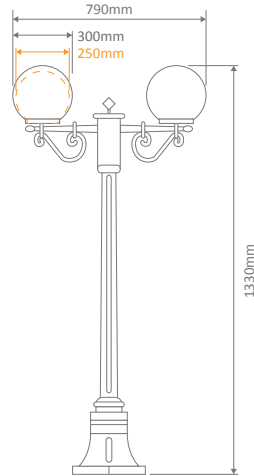

Available in Black, White, Green, Beige and Burgundy, these lights can be used as a:

- Wall Bracket
- Pillar Mount
- Pendant
- Single Sphere on Post (950mm, 1.6m, 1.96m)
- Twin Sphere on Post (1.1m, 1.75m, 2.1m)
- Triple Sphere on Post (2.1)

Diagrams / Additional

Order Code:

GT-530	GT-531	Colour	Globe
15536	15542		1xE27
15537	15543		1xE27
15538	15544		1xE27
15539	15545		1xE27
15541	15547		1xE27

GT-535 - GT-536 - GT-537
Pendant (200mm, 250mm, 300mm)

Diagrams / Additional

Order Code:

GT-553	GT-554	Colour	Globe
15578	15584		1xE27
15579	15585		1xE27
15580	15586		1xE27
15581	15587		1xE27
15583	15589		1xE27

Siena

Multiple Application Exterior Light

GT-567 - GT-568 Twin Sphere on Post 1.1m

Diagrams / Additional

Order Code:

GT-567	GT-568	Colour	Globe
15638	15644		2xE27
15639	15645		2xE27
15640	15646		2xE27
15641	15647		2xE27
15643	15649		2xE27

GT-555 - GT-556 Single Sphere on Post 1.6m

Diagrams / Additional