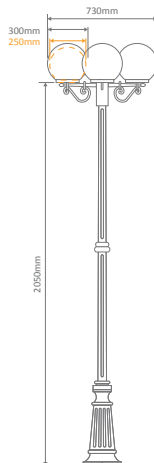

Available in Black, White, Green, Beige and Burgundy, these lights can be used as a:

- Wall Bracket
- Pillar Mount
- Pendant
- Single Sphere on Post (950mm, 1.6m, 1.96m)
- Twin Sphere on Post (1.1m, 1.75m, 2.1m)
- Triple Sphere on Post (2.1)

Diagrams / Additional

Order Code:

GT-530	GT-531	Colour	Globe
15536	15542		1xE27
15537	15543		1xE27
15538	15544		1xE27
15539	15545		1xE27
15541	15547		1xE27

GT-535 - GT-536 - GT-537
Pendant (200mm, 250mm, 300mm)

Diagrams / Additional

Order Code:

GT-557	GT-558	Colour	Globe
15602	15608		1xE27
15603	15609		1xE27
15604	15610		1xE27
15605	15611		1xE27
15607	15613		1xE27

GT-560 - GT-561
Twin Spheres on Post 2.1m

Diagrams / Additional

Order Code:

GT-560	GT-561	Colour	Globe
15614	15620		2xE27
15615	15621		2xE27
15616	15622		2xE27
15617	15623		2xE27
15619	15625		2xE27

GT-562 - GT-563
Triple Spheres on Post 2.1m

Diagrams / Additional

Order Code: