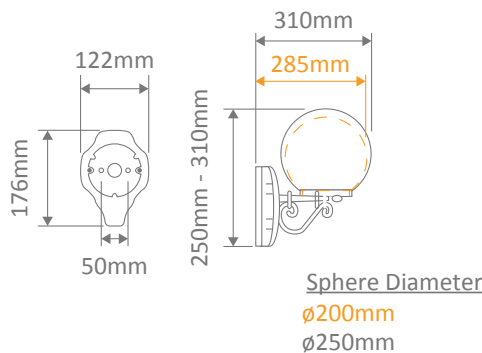

Available in Black, White, Green, Beige and Burgundy, these lights can be used as a:

- Wall Bracket
- Pillar Mount
- Pendant
- Single Sphere on Post (950mm, 1.6m, 1.96m)
- Twin Sphere on Post (1.1m, 1.75m, 2.1m)
- Triple Sphere on Post (2.1)

Specification Features

Input Voltage: 240V
 IP rating (IP): 43
 Requires: Lamp (not included)

GT-502

Wall Bracket

Diagrams / Additional

Order Code:

GT-502	Colour	Globe
15518		1xE27
15519		1xE27
15520		1xE27
15521		1xE27
15523		1xE27

GT-544 - GT-545

Wall Bracket

Diagrams / Additional

Order Code:

GT-544	GT-545	Colour	Globe
15566	15572		1xE27
15567	15573		1xE27
15568	15574		1xE27
15569	15575		1xE27
15571	15577		1xE27

GT-503 - GT-504

180mm Pillar Mount

Diagrams / Additional

Order Code:

GT-530	GT-531	Colour	Globe
15536	15542		1xE27
15537	15543		1xE27
15538	15544		1xE27
15539	15545		1xE27
15541	15547		1xE27

GT-535 - GT-536 - GT-537
Pendant (200mm, 250mm, 300mm)