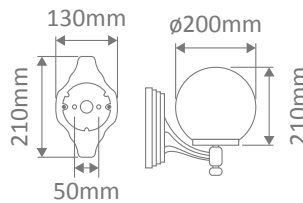

Available in Black, White, Green, Beige and Burgundy, these lights can be used as a:

- Wall Bracket
- Pillar Mount
- Pendant
- Single Sphere on Post (950mm, 1.6m, 1.96m)
- Twin Sphere on Post (1.1m, 1.75m, 2.1m)
- Triple Sphere on Post (2.1)

Specification Features

Input Voltage: 240V
 IP rating (IP): 43
 Requires: Lamp (not included)

GT-502

Wall Bracket

Diagrams / Additional

Order Code:

GT-502	Colour	Globe
15518		1xE27
15519		1xE27
15520		1xE27
15521		1xE27
15523		1xE27