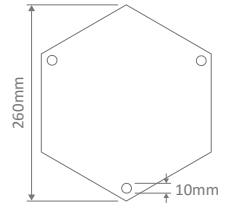

Order Code:

GT-557	GT-558	Colour	Globe
15602	15608		1xE27
15603	15609		1xE27
15604	15610		1xE27
15605	15611		1xE27
15607	15613		1xE27