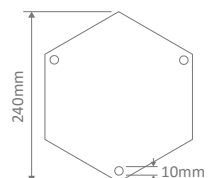

Order Code:

GT-569	GT-570	Colour	Globe
15650	15656		2xE27
15651	15657		2xE27
15652	15658		2xE27
15653	15659		2xE27
15655	15661		2xE27