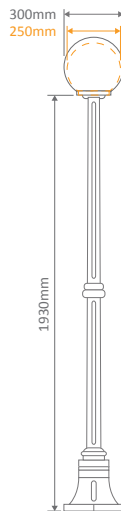

Siena

Multiple Application Exterior Light

Description

Light die-cast aluminium body with with an opal acrylic sphere (available in 200mm, 250mm & 300mm "Subject to model"), made in Italy, assembled and powder coated in Australia.

Available in Black, White, Green, Beige and Burgundy, these lights can be used as a:

- Wall Bracket
- Pillar Mount
- Pendant
- Single Sphere on Post (950mm, 1.6m, 1.96m)
- Twin Sphere on Post (1.1m, 1.75m, 2.1m)
- Triple Sphere on Post (2.1)

Specification Features

Input Voltage: 240V
 IP rating (IP): 43
 Requires: Lamp (not included)

GT-502

Wall Bracket

Diagrams / Additional

Order Code:

GT-502	Colour	Globe
15518		1xE27
15519		1xE27
15520		1xE27
15521		1xE27
15523		1xE27

Diagrams / Additional

Order Code:

GT-567	GT-568	Colour	Globe
15638	15644		2xE27
15639	15645		2xE27
15640	15646		2xE27
15641	15647		2xE27
15643	15649		2xE27

GT-555 - GT-556 Single Sphere on Post 1.6m

Diagrams / Additional