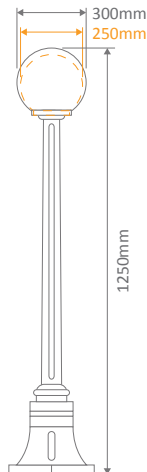

Order Code:

GT-535	GT-536	GT-537	Colour	Globe
15548	15554	15560		1xE27
15549	15555	15561		1xE27
15550	15556	15562		1xE27
15551	15557	15563		1xE27
15553	15559	15565		1xE27

GT-553 - GT-554
Single Sphere on Post 950mm

Diagrams / Additional