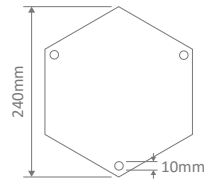

Order Code:

GT-567	GT-568	Colour	Globe
15638	15644		2xE27
15639	15645		2xE27
15640	15646		2xE27
15641	15647		2xE27
15643	15649		2xE27