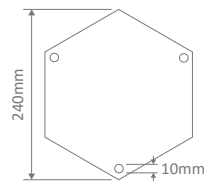

Order Code:

GT-555	GT-556	Colour	Globe
15590	15596		1xE27
15591	15597		1xE27
15592	15598		1xE27
15593	15599		1xE27
15595	15601		1xE27