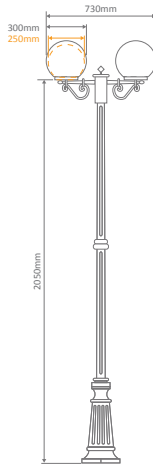

Available in Black, White, Green, Beige and Burgundy, these lights can be used as a:

- Wall Bracket
- Pillar Mount
- Pendant
- Single Sphere on Post (950mm, 1.6m, 1.96m)
- Twin Sphere on Post (1.1m, 1.75m, 2.1m)
- Triple Sphere on Post (2.1)

Order Code:

GT-555	GT-556	Colour	Globe
15590	15596		1xE27
15591	15597		1xE27
15592	15598		1xE27
15593	15599		1xE27
15595	15601		1xE27

GT-569 - GT-570 Twin Sphere on Post 1.75m

Diagrams / Additional

Order Code:

Diagrams / Additional

Order Code:

GT-557	GT-558	Colour	Globe
15602	15608		1xE27
15603	15609		1xE27
15604	15610		1xE27
15605	15611		1xE27
15607	15613		1xE27

GT-560 - GT-561
Twin Spheres on Post 2.1m

Diagrams / Additional

Order Code:

GT-560	GT-561	Colour	Globe
15614	15620		2xE27
15615	15621		2xE27
15616	15622		2xE27
15617	15623		2xE27
15619	15625		2xE27

GT-562 - GT-563
Triple Spheres on Post 2.1m

Diagrams / Additional

Order Code: