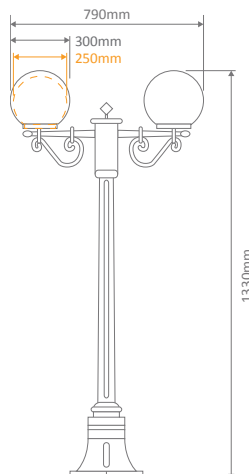

Available in Black, White, Green, Beige and Burgundy, these lights can be used as a:

- Wall Bracket
- Pillar Mount
- Pendant
- Single Sphere on Post (950mm, 1.6m, 1.96m)
- Twin Sphere on Post (1.1m, 1.75m, 2.1m)
- Triple Sphere on Post (2.1)

Diagrams / Additional

Order Code:

GT-553	GT-554	Colour	Globe
15578	15584		1xE27
15579	15585		1xE27
15580	15586		1xE27
15581	15587		1xE27
15583	15589		1xE27

Siena

Multiple Application Exterior Light

GT-567 - GT-568 Twin Sphere on Post 1.1m

Diagrams / Additional

Order Code:

GT-567	GT-568	Colour	Globe
15638	15644		2xE27
15639	15645		2xE27
15640	15646		2xE27
15641	15647		2xE27
15643	15649		2xE27

GT-555 - GT-556 Single Sphere on Post 1.6m

Diagrams / Additional

Order Code:

GT-555	GT-556	Colour	Globe
15590	15596		1xE27
15591	15597		1xE27
15592	15598		1xE27
15593	15599		1xE27
15595	15601		1xE27

GT-569 - GT-570 Twin Sphere on Post 1.75m

Diagrams / Additional

Order Code: