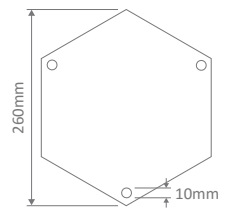

Order Code:

GT-560	GT-561	Colour	Globe
15614	15620		2xE27
15615	15621		2xE27
15616	15622		2xE27
15617	15623		2xE27
15619	15625		2xE27