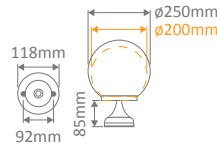

Available in Black, White, Green, Beige and Burgundy, these lights can be used as a:

- Wall Bracket
- Pillar Mount
- Pendant
- Single Sphere on Post (950mm, 1.6m, 1.96m)
- Twin Sphere on Post (1.1m, 1.75m, 2.1m)
- Triple Sphere on Post (2.1)

Diagrams / Additional

Order Code:

GT-503	GT-504	Colour	Globe
15524	15530		1xE27
15525	15531		1xE27
15526	15532		1xE27
15527	15533		1xE27
15529	15535		1xE27

Siena

Multiple Application Exterior Light

GT-530 - GT-531
80mm Pillar Mount

Diagrams / Additional

Order Code:

GT-530	GT-531	Colour	Globe
15536	15542		1xE27
15537	15543		1xE27
15538	15544		1xE27
15539	15545		1xE27
15541	15547		1xE27

GT-535 - GT-536 - GT-537
Pendant (200mm, 250mm, 300mm)