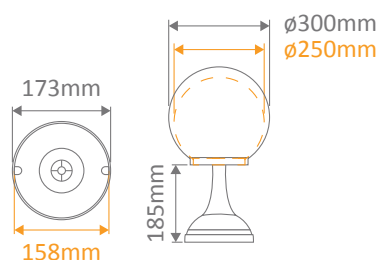

GT-503 - GT-504

180mm Pillar Mount

Diagrams / Additional

Order Code:

GT-503	GT-504	Colour	Globe
15524	15530		1xE27
15525	15531		1xE27
15526	15532		1xE27
15527	15533		1xE27
15529	15535		1xE27