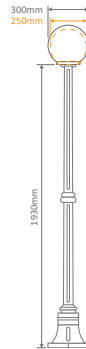

Siena

Multiple Application Exterior Light

GT-557 - GT-558
Single Sphere on Post 1.96m

Diagrams / Additional