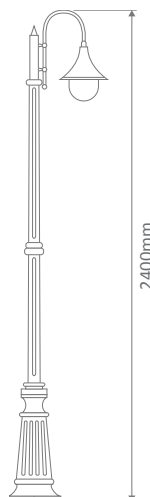

Wall Bracket

Post

Pendant

Single Head on Post (1.35m, 1.98m, 2.35m, 2.40m "Plain Post")

Twin Head on Post (1.35m, 1.98m, 2.35m, 2.40m "Plain Post")

Triple Head on Post (1.35m, 1.98m, 2.35m, 2.40m "Plain Post")

Specification Features

Input Voltage: 240V

IP rating (IP): 43

Requires: Lamp

GT-652 Wall Bracket

Curved Arm

Diagrams / Additional

Order Code:	Colour	Globe
15806		1xE27
15807		1xE27
15808		1xE27
15809		1xE27
15811		1xE27

Monaco

Multiple Application Exterior Light

GT-658 Single Head on Post 1.98m

Fancy Post

Diagrams / Additional

Order Code:	Colour	Globe
15830		1xE27
15831		1xE27
15832		1xE27
15833		1xE27
15835		1xE27

GT-659 Twin Head on Post 1.98m

Fancy Post

Diagrams / Additional

Order Code:	Colour	Globe
15836		2xE27
15837		2xE27
15838		2xE27
15839		2xE27
15841		2xE27

GT-660 Single Head on Post 2.35m

Fancy Post

Diagrams / Additional

Order Code:	Colour	Globe
15842		2xE27
15843		2xE27
15844		2xE27
15845		2xE27
15847		2xE27