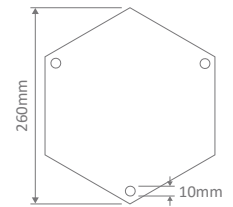

Wall Bracket

Post

Pendant

Single Head on Post (1.35m, 1.98m, 2.35m, 2.40m "Plain Post")

Twin Head on Post (1.35m, 1.98m, 2.35m, 2.40m "Plain Post")

Triple Head on Post (1.35m, 1.98m, 2.35m, 2.40m "Plain Post")

Fancy Post

Diagrams / Additional

Order Code:	Colour	Globe
15836		2xE27
15837		2xE27
15838		2xE27
15839		2xE27
15841		2xE27

GT-660 Single Head on Post 2.35m

Fancy Post

Diagrams / Additional

Order Code:	Colour	Globe
15842		2xE27
15843		2xE27
15844		2xE27
15845		2xE27
15847		2xE27

Monaco

Multiple Application Exterior Light

GT-662 Twin Head on Post 2.35m
Fancy Post

Diagrams / Additional

Order Code:	Colour	Globe
15848		2xE27
15849		2xE27
15850		2xE27
15851		2xE27
15853		2xE27

GT-664 Triple Head on Post 2.35m
Fancy Post

Diagrams / Additional

Order Code:	Colour	Globe
15854		3xE27
15855		3xE27
15856		3xE27
15857		3xE27
15859		3xE27

GT-1068 Single Head on Plain Post 2.40m

Diagrams / Additional

Order Code:	Colour	Globe
15872		1xE27
15873		1xE27
15874		1xE27
15875		1xE27
15877		1xE27