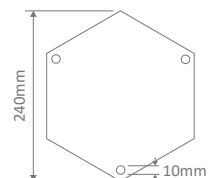

Wall Bracket

Post

Pendant

Single Head on Post (1.35m, 1.98m, 2.35m, 2.40m "Plain Post")

Twin Head on Post (1.35m, 1.98m, 2.35m, 2.40m "Plain Post")

Triple Head on Post (1.35m, 1.98m, 2.35m, 2.40m "Plain Post")

Diagrams / Additional

Order Code:	Colour	Globe
15854		3xE27
15855		3xE27
15856		3xE27
15857		3xE27
15859		3xE27

GT-1068 Single Head on Plain Post 2.40m

Diagrams / Additional

Order Code:	Colour	Globe
15872		1xE27
15873		1xE27
15874		1xE27
15875		1xE27
15877		1xE27