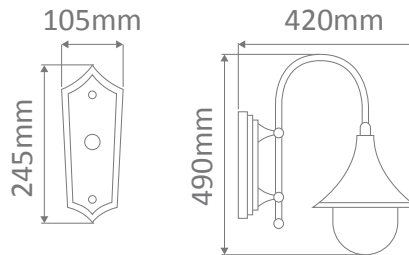

Wall Bracket

Post

Pendant

Single Head on Post (1.35m, 1.98m, 2.35m, 2.40m "Plain Post")

Twin Head on Post (1.35m, 1.98m, 2.35m, 2.40m "Plain Post")

Triple Head on Post (1.35m, 1.98m, 2.35m, 2.40m "Plain Post")

Specification Features

Input Voltage: 240V

IP rating (IP): 43

Requires: Lamp

GT-652 Wall Bracket

Curved Arm

Diagrams / Additional

Order Code:	Colour	Globe
15806		1xE27
15807		1xE27
15808		1xE27
15809		1xE27
15811		1xE27

Diagrams / Additional

Order Code:	Colour	Globe
15819		1xE27
15823		1xE27
15818		1xE27
15821		1xE27
15820		1xE27

GT-657 Twin Head on Post 1.35m

Fancy post

Diagrams / Additional

Order Code:	Colour	Globe
15825		2xE27
15829		2xE27
15824		2xE27
15827		2xE27
15826		2xE27