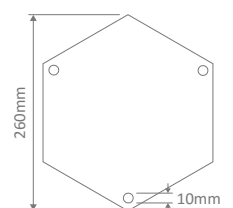

Wall Bracket

Post

Pendant

Single Head on Post (1.35m, 1.98m, 2.35m, 2.40m "Plain Post")

Twin Head on Post (1.35m, 1.98m, 2.35m, 2.40m "Plain Post")

Triple Head on Post (1.35m, 1.98m, 2.35m, 2.40m "Plain Post")

Diagrams / Additional

Order Code:	Colour	Globe
15819		1xE27
15823		1xE27
15818		1xE27
15821		1xE27
15820		1xE27

GT-657 Twin Head on Post 1.35m

Fancy post

Diagrams / Additional

Order Code:	Colour	Globe
15825		2xE27
15829		2xE27
15824		2xE27
15827		2xE27
15826		2xE27

Fancy Post

Diagrams / Additional

Order Code:	Colour	Globe
15836		2xE27
15837		2xE27
15838		2xE27
15839		2xE27
15841		2xE27

GT-660 Single Head on Post 2.35m

Fancy Post

Diagrams / Additional

Order Code:	Colour	Globe
15842		2xE27
15843		2xE27
15844		2xE27
15845		2xE27
15847		2xE27