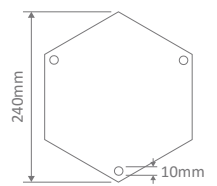

Wall Bracket

Post

Pendant

Single Head on Post (1.35m, 1.98m, 2.35m, 2.40m "Plain Post")

Twin Head on Post (1.35m, 1.98m, 2.35m, 2.40m "Plain Post")

Triple Head on Post (1.35m, 1.98m, 2.35m, 2.40m "Plain Post")

Diagrams / Additional

Order Code:	Colour	Globe
15819		1xE27
15823		1xE27
15818		1xE27
15821		1xE27
15820		1xE27

GT-657 Twin Head on Post 1.35m

Fancy post

Diagrams / Additional

Order Code:	Colour	Globe
15825		2xE27
15829		2xE27
15824		2xE27
15827		2xE27
15826		2xE27

Monaco

Multiple Application Exterior Light

GT-658 Single Head on Post 1.98m

Fancy Post

Diagrams / Additional

Order Code:	Colour	Globe
15830		1xE27
15831		1xE27
15832		1xE27
15833		1xE27
15835		1xE27

GT-659 Twin Head on Post 1.98m