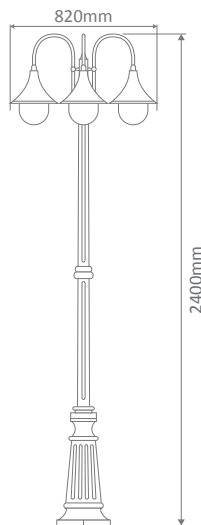

Wall Bracket

Post

Pendant

Single Head on Post (1.35m, 1.98m, 2.35m, 2.40m "Plain Post")

Twin Head on Post (1.35m, 1.98m, 2.35m, 2.40m "Plain Post")

Triple Head on Post (1.35m, 1.98m, 2.35m, 2.40m "Plain Post")

Fancy Post

Diagrams / Additional

Order Code:	Colour	Globe
15836		2xE27
15837		2xE27
15838		2xE27
15839		2xE27
15841		2xE27

GT-660 Single Head on Post 2.35m

Fancy Post

Diagrams / Additional

Order Code:	Colour	Globe
15842		2xE27
15843		2xE27
15844		2xE27
15845		2xE27
15847		2xE27

Monaco

Multiple Application Exterior Light

GT-662 Twin Head on Post 2.35m
Fancy Post

Diagrams / Additional

Order Code:	Colour	Globe
15848		2xE27
15849		2xE27
15850		2xE27
15851		2xE27
15853		2xE27

GT-664 Triple Head on Post 2.35m
Fancy Post

Diagrams / Additional

Order Code:	Colour	Globe
15854		3xE27
15855		3xE27
15856		3xE27
15857		3xE27
15859		3xE27

GT-1068 Single Head on Plain Post 2.40m

Diagrams / Additional

Order Code:	Colour	Globe
15872		1xE27
15873		1xE27
15874		1xE27
15875		1xE27
15877		1xE27