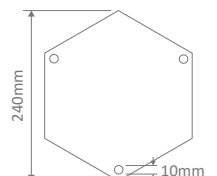

Wall Bracket

Post

Pendant

Single Head on Post (1.35m, 1.98m, 2.35m, 2.40m "Plain Post")

Twin Head on Post (1.35m, 1.98m, 2.35m, 2.40m "Plain Post")

Triple Head on Post (1.35m, 1.98m, 2.35m, 2.40m "Plain Post")

Diagrams / Additional

Order Code:	Colour	Globe
15819		1xE27
15823		1xE27
15818		1xE27
15821		1xE27
15820		1xE27

GT-657 Twin Head on Post 1.35m

Fancy post

Diagrams / Additional

Order Code:	Colour	Globe
15825		2xE27
15829		2xE27
15824		2xE27
15827		2xE27
15826		2xE27