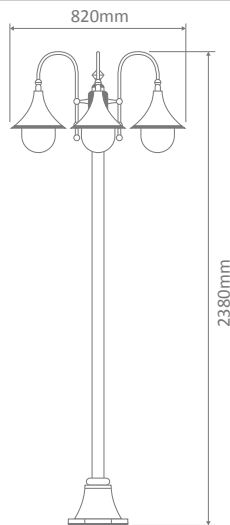

GT-1064 Triple Head on Plain Post 2.40m

Diagrams / Additional

Order Code:	Colour	Globe
15860		3xE27
15861		3xE27
15862		3xE27
15863		3xE27
15865		3xE27