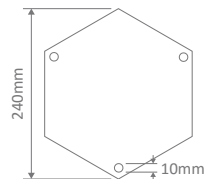

Order Code:	Colour	Globe
15836		2xE27
15837		2xE27
15838		2xE27
15839		2xE27
15841		2xE27