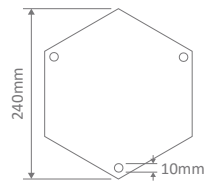

Wall Bracket

Post

Pendant

Single Head on Post (1.35m, 1.98m, 2.35m, 2.40m "Plain Post")

Twin Head on Post (1.35m, 1.98m, 2.35m, 2.40m "Plain Post")

Triple Head on Post (1.35m, 1.98m, 2.35m, 2.40m "Plain Post")

Diagrams / Additional

Order Code:	Colour	Globe
15854		3xE27
15855		3xE27
15856		3xE27
15857		3xE27
15859		3xE27

GT-1068 Single Head on Plain Post 2.40m

Diagrams / Additional

Order Code:	Colour	Globe
15872		1xE27
15873		1xE27
15874		1xE27
15875		1xE27
15877		1xE27

Monaco

Multiple Application Exterior Light

GT-1066 Twin Head on Plain Post 2.40m

Diagrams / Additional

Order Code:	Colour	Globe
15866		2xE27
15867		2xE27
15868		2xE27
15869		2xE27
15871		2xE27

GT-1064 Triple Head on Plain Post 2.40m