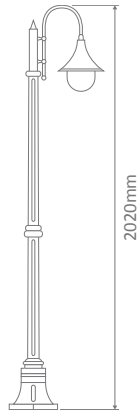

Wall Bracket

Post

Pendant

Single Head on Post (1.35m, 1.98m, 2.35m, 2.40m "Plain Post")

Twin Head on Post (1.35m, 1.98m, 2.35m, 2.40m "Plain Post")

Triple Head on Post (1.35m, 1.98m, 2.35m, 2.40m "Plain Post")

Specification Features

Input Voltage: 240V

IP rating (IP): 43

Requires: Lamp

GT-652 Wall Bracket

Curved Arm

Diagrams / Additional

Order Code:	Colour	Globe
15806		1xE27
15807		1xE27
15808		1xE27
15809		1xE27
15811		1xE27

Diagrams / Additional

Order Code:	Colour	Globe
15819		1xE27
15823		1xE27
15818		1xE27
15821		1xE27
15820		1xE27

GT-657 Twin Head on Post 1.35m

Fancy post

Diagrams / Additional

Order Code:	Colour	Globe
15825		2xE27
15829		2xE27
15824		2xE27
15827		2xE27
15826		2xE27

Monaco

Multiple Application Exterior Light

GT-658 Single Head on Post 1.98m

Fancy Post

Diagrams / Additional

Order Code:	Colour	Globe
15830		1xE27
15831		1xE27
15832		1xE27
15833		1xE27
15835		1xE27

GT-659 Twin Head on Post 1.98m