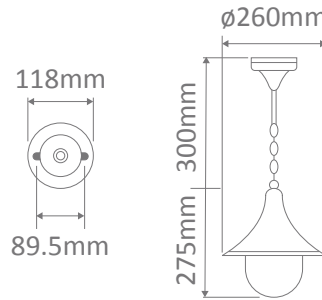

Monaco

Multiple Application Exterior Light

GT-650 Pendant

Diagrams / Additional

Order Code:	Colour	Globe
15801		1xE27
15805		1xE27
15800		1xE27
15803		1xE27
15802		1xE27

GT-656 Single Head on Post 1.35m

Fancy Post

Diagrams / Additional