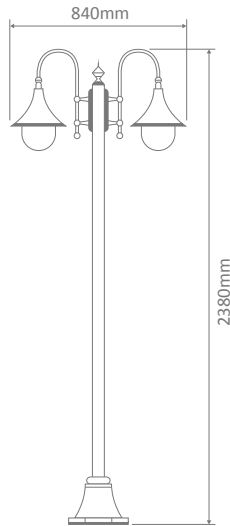

Wall Bracket

Post

Pendant

Single Head on Post (1.35m, 1.98m, 2.35m, 2.40m "Plain Post")

Twin Head on Post (1.35m, 1.98m, 2.35m, 2.40m "Plain Post")

Triple Head on Post (1.35m, 1.98m, 2.35m, 2.40m "Plain Post")

Specification Features

Input Voltage: 240V

IP rating (IP): 43

Requires: Lamp

GT-652 Wall Bracket

Curved Arm

Diagrams / Additional

Order Code:	Colour	Globe
15806		1xE27
15807		1xE27
15808		1xE27
15809		1xE27
15811		1xE27

Diagrams / Additional

Order Code:	Colour	Globe
15854		3xE27
15855		3xE27
15856		3xE27
15857		3xE27
15859		3xE27

GT-1068 Single Head on Plain Post 2.40m

Diagrams / Additional

Order Code:	Colour	Globe
15872		1xE27
15873		1xE27
15874		1xE27
15875		1xE27
15877		1xE27

Monaco

Multiple Application Exterior Light

GT-1066 Twin Head on Plain Post 2.40m

Diagrams / Additional

Order Code:	Colour	Globe
15866		2xE27
15867		2xE27
15868		2xE27
15869		2xE27
15871		2xE27

GT-1064 Triple Head on Plain Post 2.40m