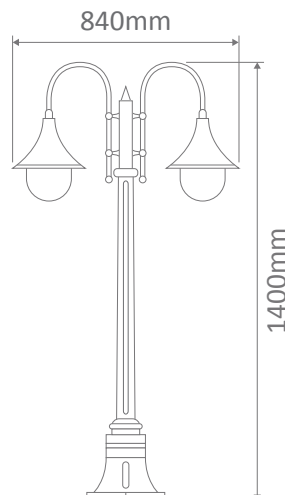

Wall Bracket

Post

Pendant

Single Head on Post (1.35m, 1.98m, 2.35m, 2.40m "Plain Post")

Twin Head on Post (1.35m, 1.98m, 2.35m, 2.40m "Plain Post")

Triple Head on Post (1.35m, 1.98m, 2.35m, 2.40m "Plain Post")

Specification Features

Input Voltage: 240V

IP rating (IP): 43

Requires: Lamp

GT-652 Wall Bracket

Curved Arm

Diagrams / Additional

Order Code:	Colour	Globe
15806		1xE27
15807		1xE27
15808		1xE27
15809		1xE27
15811		1xE27

Diagrams / Additional

Order Code:	Colour	Globe
15819		1xE27
15823		1xE27
15818		1xE27
15821		1xE27
15820		1xE27

GT-657 Twin Head on Post 1.35m

Fancy post

Diagrams / Additional

Order Code:	Colour	Globe
15825		2xE27
15829		2xE27
15824		2xE27
15827		2xE27
15826		2xE27

Monaco

Multiple Application Exterior Light

GT-658 Single Head on Post 1.98m

Fancy Post

Diagrams / Additional

Order Code:	Colour	Globe
15830		1xE27
15831		1xE27
15832		1xE27
15833		1xE27
15835		1xE27

GT-659 Twin Head on Post 1.98m