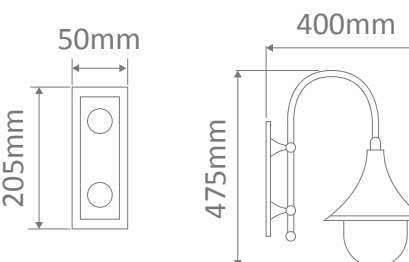

Wall Bracket

Post

Pendant

Single Head on Post (1.35m, 1.98m, 2.35m, 2.40m "Plain Post")

Twin Head on Post (1.35m, 1.98m, 2.35m, 2.40m "Plain Post")

Triple Head on Post (1.35m, 1.98m, 2.35m, 2.40m "Plain Post")

Specification Features

Input Voltage: 240V

IP rating (IP): 43

Requires: Lamp

GT-652 Wall Bracket

Curved Arm

Diagrams / Additional

Order Code:	Colour	Globe
15806		1xE27
15807		1xE27
15808		1xE27
15809		1xE27
15811		1xE27

GT-654 Wall Bracket

Straight Arm

Diagrams / Additional

Order Code:	Colour	Globe
15812		1xE27
15813		1xE27
15814		1xE27
15815		1xE27
15817		1xE27

GT-653 Post Bracket

Diagrams / Additional

Order Code:	Colour	Globe
16016		1xE27
16017		1xE27
16018		1xE27
16019		1xE27
16020		1xE27

Diagrams / Additional

Order Code:	Colour	Globe
15819		1xE27
15823		1xE27
15818		1xE27
15821		1xE27
15820		1xE27

GT-657 Twin Head on Post 1.35m

Fancy post

Diagrams / Additional

Order Code:	Colour	Globe
15825		2xE27
15829		2xE27
15824		2xE27
15827		2xE27
15826		2xE27