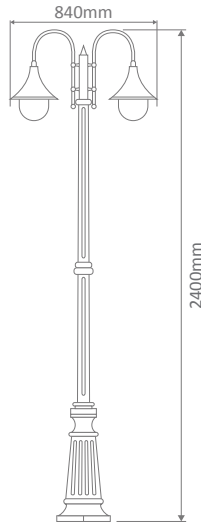

Monaco

Multiple Application Exterior Light

GT-662 Twin Head on Post 2.35m
Fancy Post

Diagrams / Additional

Order Code:	Colour	Globe
15848		2xE27
15849		2xE27
15850		2xE27
15851		2xE27
15853		2xE27