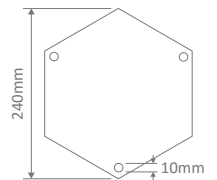

Wall Bracket

Post

Pendant

Single Head on Post (1.35m, 1.98m, 2.35m, 2.40m "Plain Post")

Twin Head on Post (1.35m, 1.98m, 2.35m, 2.40m "Plain Post")

Triple Head on Post (1.35m, 1.98m, 2.35m, 2.40m "Plain Post")

Diagrams / Additional

Order Code:	Colour	Globe
15819		1xE27
15823		1xE27
15818		1xE27
15821		1xE27
15820		1xE27

GT-657 Twin Head on Post 1.35m

Fancy post

Diagrams / Additional

Order Code:	Colour	Globe
15825		2xE27
15829		2xE27
15824		2xE27
15827		2xE27
15826		2xE27