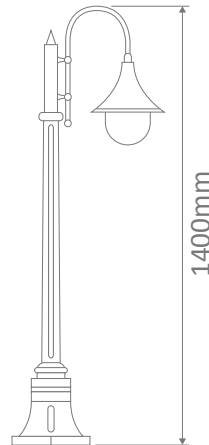

Wall Bracket

Post

Pendant

Single Head on Post (1.35m, 1.98m, 2.35m, 2.40m "Plain Post")

Twin Head on Post (1.35m, 1.98m, 2.35m, 2.40m "Plain Post")

Triple Head on Post (1.35m, 1.98m, 2.35m, 2.40m "Plain Post")

Specification Features

Input Voltage: 240V

IP rating (IP): 43

Requires: Lamp

GT-652 Wall Bracket

Curved Arm

Diagrams / Additional

Order Code:	Colour	Globe
15806		1xE27
15807		1xE27
15808		1xE27
15809		1xE27
15811		1xE27

Monaco

Multiple Application Exterior Light

GT-650 Pendant

Diagrams / Additional

Order Code:	Colour	Globe
15801		1xE27
15805		1xE27
15800		1xE27
15803		1xE27
15802		1xE27

GT-656 Single Head on Post 1.35m

Fancy Post

Diagrams / Additional

Order Code:	Colour	Globe
15819		1xE27
15823		1xE27
15818		1xE27
15821		1xE27
15820		1xE27

GT-657 Twin Head on Post 1.35m

Fancy post

Diagrams / Additional

Order Code:	Colour	Globe
15825		2xE27
15829		2xE27
15824		2xE27
15827		2xE27
15826		2xE27