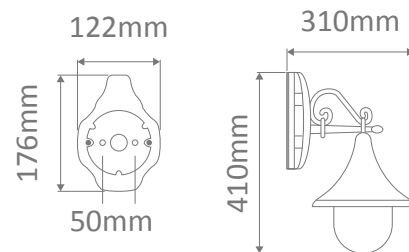

Order Code:	Colour	Globe
15812		1xE27
15813		1xE27
15814		1xE27
15815		1xE27
15817		1xE27