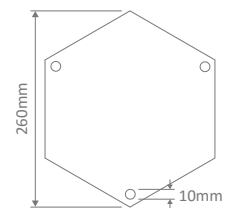

Wall Bracket

Post

Pendant

Single Head on Post (1.35m, 1.98m, 2.35m, 2.40m "Plain Post")

Twin Head on Post (1.35m, 1.98m, 2.35m, 2.40m "Plain Post")

Triple Head on Post (1.35m, 1.98m, 2.35m, 2.40m "Plain Post")

Fancy Post

Diagrams / Additional

Order Code:	Colour	Globe
15836		2xE27
15837		2xE27
15838		2xE27
15839		2xE27
15841		2xE27

GT-660 Single Head on Post 2.35m

Fancy Post

Diagrams / Additional

Order Code:	Colour	Globe
15842		2xE27
15843		2xE27
15844		2xE27
15845		2xE27
15847		2xE27

Monaco

Multiple Application Exterior Light

GT-662 Twin Head on Post 2.35m
Fancy Post

Diagrams / Additional

Order Code:	Colour	Globe
15848		2xE27
15849		2xE27
15850		2xE27
15851		2xE27
15853		2xE27

GT-664 Triple Head on Post 2.35m
Fancy Post

Diagrams / Additional

Order Code:	Colour	Globe
15854		3xE27
15855		3xE27
15856		3xE27
15857		3xE27
15859		3xE27

GT-1068 Single Head on Plain Post 2.40m

Diagrams / Additional

Order Code:	Colour	Globe
15872		1xE27
15873		1xE27
15874		1xE27
15875		1xE27
15877		1xE27