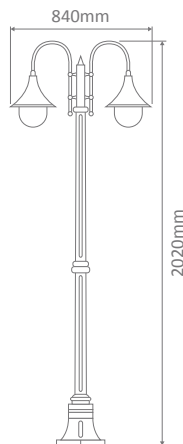

GT-659 Twin Head on Post 1.98m

Fancy Post

Diagrams / Additional