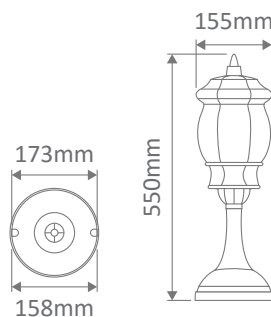

GT-673 Pillar Mount

Diagrams / Additional

Order Code:	Colour	Globe
15896		2xB22
15897		2xB22
15898		2xB22
15899		2xB22
15901		2xB22