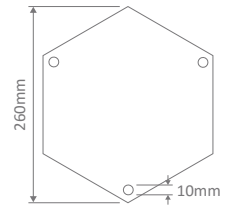

GT-674 Single Head Post on 1.31m

Diagrams / Additional

Order Code:	Colour	Globe
15902		2xB22
15903		2xB22
15904		2xB22
15905		2xB22
15907		2xB22

Vienna

Multiple Application Exterior Light

GT-675 Twin Head on Post 1.46m

Diagrams / Additional

Order Code:	Colour	Globe
15908		2xB22
15909		2xB22
15910		2xB22
15911		2xB22
15913		2xB22

GT-676 Single Head on Post 1.93m

Diagrams / Additional

Order Code:	Colour	Globe
15914		1xB22
15915		1xB22
15916		1xB22
15917		1xB22
15919		1xB22

GT-677 Double Head on Post 2.08m

Diagrams / Additional

Order Code:	Colour	Globe
15920		2xB22
15921		2xB22
15922		2xB22
15923		2xB22
15925		2xB22

Vienna

Multiple Application Exterior Light

GT-678 Single Head on Post 2.3m

Diagrams / Additional

Order Code:	Colour	Globe
15926		1xB22
15927		1xB22
15928		1xB22
15929		1xB22
15931		1xB22

GT-680 Twin Head on Post 2.44m

Diagrams / Additional

Order Code:	Colour	Globe
15932		2xB22
15933		2xB22
15934		2xB22
15935		2xB22
15937		2xB22