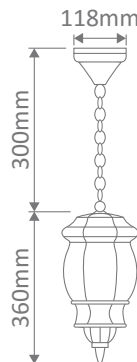

GT-670 Single Pendant

Diagrams / Additional

Order Code:	Colour	Globe
15878		1xB22
15879		1xB22
15880		1xB22
15881		1xB22
15883		1xB22