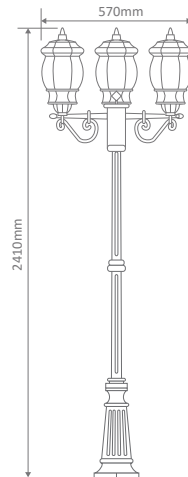

Diagrams / Additional

Order Code:	Colour	Globe
15908		2xB22
15909		2xB22
15910		2xB22
15911		2xB22
15913		2xB22

GT-676 Single Head on Post 1.93m

Diagrams / Additional

Order Code:	Colour	Globe
15914		1xB22
15915		1xB22
15916		1xB22
15917		1xB22
15919		1xB22

Diagrams / Additional

Order Code:	Colour	Globe
15926		1xB22
15927		1xB22
15928		1xB22
15929		1xB22
15931		1xB22

GT-680 Twin Head on Post 2.44m

Diagrams / Additional

Order Code:	Colour	Globe
15932		2xB22
15933		2xB22
15934		2xB22
15935		2xB22
15937		2xB22

GT-682 Triple Head on Post 2.44m

Diagrams / Additional

Order Code:	Colour	Globe
15938		3xB22
15939		3xB22
15940		3xB22
15941		3xB22
15943		3xB22

Vienna

Multiple Application Exterior Light

GT-1044 Twin Curved Arm Head on Post 2.35m

Diagrams / Additional

Order Code:	Colour	Globe
15968		1xB22
15969		1xB22
15970		1xB22
15971		1xB22
15973		1xB22

GT-1045 Triple Curved Arm Head on Post 2.35m

Diagrams / Additional

Order Code:	Colour	Globe
15974		2xB22
15975		2xB22
15976		2xB22
15977		2xB22
15979		2xB22