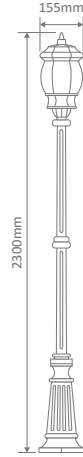

Vienna

Multiple Application Exterior Light

GT-678 Single Head on Post 2.3m

Diagrams / Additional