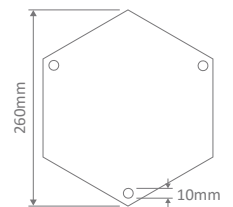

Order Code:	Colour	Globe
15938		3xB22
15939		3xB22
15940		3xB22
15941		3xB22
15943		3xB22