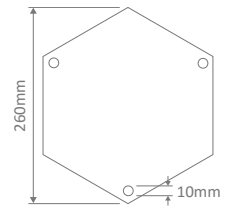

- Wall Bracket
- Pendant
- Pillar Mount
- Post Top
- Surface Mounted
- Single Head on Post (1.35m, 1.93m, 2.3m)
- Twin Head on Post (1.46m, 2.08m, 2.44m, 2.35m "Curved Arm")
- Triple Head on Post (2.44m, 2.35m "Curved Arm")

GT-674 Single Head Post on 1.31m

Diagrams / Additional

Order Code:	Colour	Globe
15902		2xB22
15903		2xB22
15904		2xB22
15905		2xB22
15907		2xB22

Vienna

Multiple Application Exterior Light

GT-675 Twin Head on Post 1.46m

GT-677 Double Head on Post 2.08m

Diagrams / Additional

Order Code:	Colour	Globe
15920		2xB22
15921		2xB22
15922		2xB22
15923		2xB22
15925		2xB22

Vienna

Multiple Application Exterior Light

GT-678 Single Head on Post 2.3m

Diagrams / Additional

Order Code:	Colour	Globe
15926		1xB22
15927		1xB22
15928		1xB22
15929		1xB22
15931		1xB22

GT-680 Twin Head on Post 2.44m

Diagrams / Additional

Order Code:	Colour	Globe
15932		2xB22
15933		2xB22
15934		2xB22
15935		2xB22
15937		2xB22