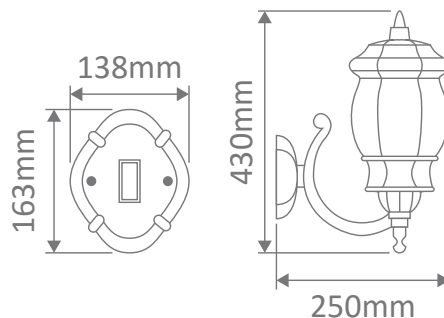

Order Code:	Colour	Globe
15956	Beige	1xB22
15957	Black	1xB22
15958	Burgundy	1xB22
15959	Green	1xB22
15961	White	1xB22