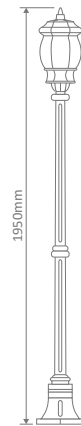

- Wall Bracket
- Pendant
- Pillar Mount
- Post Top
- Surface Mounted
- Single Head on Post (1.35m, 1.93m, 2.3m)
- Twin Head on Post (1.46m, 2.08m, 2.44m, 2.35m "Curved Arm")
- Triple Head on Post (2.44m, 2.35m "Curved Arm")

Curved Arm Facing Down

Diagrams / Additional

Order Code:	Colour	Globe
15962		1xB22
15963		1xB22
15964		1xB22
15965		1xB22
15967		1xB22

GT-670 Single Pendant

Diagrams / Additional

Order Code:	Colour	Globe
15878		1xB22
15879		1xB22
15880		1xB22
15881		1xB22
15883		1xB22

Order Code:	Colour	Globe
15950		1xB22
15951		1xB22
15952		1xB22
15953		1xB22
15955		1xB22

GT-685 Surface Mounted

Diagrams / Additional

Order Code:	Colour	Globe
15944		1xB22
15945		1xB22
15946		1xB22
15947		1xB22
15949		1xB22

Diagrams / Additional

Order Code:	Colour	Globe
15908		2xB22
15909		2xB22
15910		2xB22
15911		2xB22
15913		2xB22

GT-676 Single Head on Post 1.93m

Diagrams / Additional

Order Code:	Colour	Globe
15914		1xB22
15915		1xB22
15916		1xB22
15917		1xB22
15919		1xB22