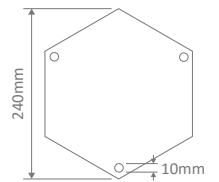

- Wall Bracket
- Pendant
- Pillar Mount
- Post Top
- Surface Mounted
- Single Head on Post (1.35m, 1.93m, 2.3m)
- Twin Head on Post (1.46m, 2.08m, 2.44m, 2.35m "Curved Arm")
- Triple Head on Post (2.44m, 2.35m "Curved Arm")

GT-674 Single Head Post on 1.31m

Diagrams / Additional

Order Code:	Colour	Globe
15902		2xB22
15903		2xB22
15904		2xB22
15905		2xB22
15907		2xB22

Vienna

Multiple Application Exterior Light

GT-675 Twin Head on Post 1.46m

Diagrams / Additional

Order Code:	Colour	Globe
15908		2xB22
15909		2xB22
15910		2xB22
15911		2xB22
15913		2xB22

GT-676 Single Head on Post 1.93m

Diagrams / Additional

Order Code:	Colour	Globe
15914		1xB22
15915		1xB22
15916		1xB22
15917		1xB22
15919		1xB22