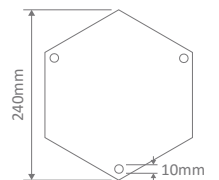

- Wall Bracket
- Pendant
- Pillar Mount
- Post Top
- Surface Mounted
- Single Head on Post (1.35m, 1.93m, 2.3m)
- Twin Head on Post (1.46m, 2.08m, 2.44m, 2.35m "Curved Arm")
- Triple Head on Post (2.44m, 2.35m "Curved Arm")

GT-674 Single Head Post on 1.31m

Diagrams / Additional

Order Code:	Colour	Globe
15902		2xB22
15903		2xB22
15904		2xB22
15905		2xB22
15907		2xB22

Vienna

Multiple Application Exterior Light

GT-675 Twin Head on Post 1.46m

Diagrams / Additional

Order Code:	Colour	Globe
15908		2xB22
15909		2xB22
15910		2xB22
15911		2xB22
15913		2xB22

GT-676 Single Head on Post 1.93m

Diagrams / Additional

Order Code:	Colour	Globe
15914		1xB22
15915		1xB22
15916		1xB22
15917		1xB22
15919		1xB22

GT-677 Double Head on Post 2.08m

Diagrams / Additional

Order Code:	Colour	Globe
15920		2xB22
15921		2xB22
15922		2xB22
15923		2xB22
15925		2xB22

Vienna

Multiple Application Exterior Light

GT-678 Single Head on Post 2.3m