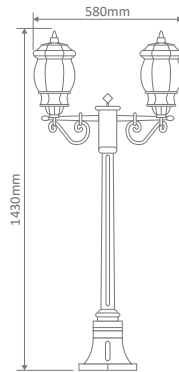

- Wall Bracket
- Pendant
- Pillar Mount
- Post Top
- Surface Mounted
- Single Head on Post (1.35m, 1.93m, 2.3m)
- Twin Head on Post (1.46m, 2.08m, 2.44m, 2.35m "Curved Arm")
- Triple Head on Post (2.44m, 2.35m "Curved Arm")

GT-674 Single Head Post on 1.31m

Diagrams / Additional

Order Code:	Colour	Globe
15902		2xB22
15903		2xB22
15904		2xB22
15905		2xB22
15907		2xB22

Vienna

Multiple Application Exterior Light

GT-675 Twin Head on Post 1.46m

Diagrams / Additional

Order Code:	Colour	Globe
15908		2xB22
15909		2xB22
15910		2xB22
15911		2xB22
15913		2xB22

GT-676 Single Head on Post 1.93m

Diagrams / Additional

Order Code:	Colour	Globe
15914		1xB22
15915		1xB22
15916		1xB22
15917		1xB22
15919		1xB22

GT-677 Double Head on Post 2.08m

Diagrams / Additional

Order Code:	Colour	Globe
15920		2xB22
15921		2xB22
15922		2xB22
15923		2xB22
15925		2xB22

Vienna

Multiple Application Exterior Light

GT-678 Single Head on Post 2.3m