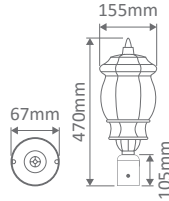

GT-689 Post Top

Diagrams / Additional