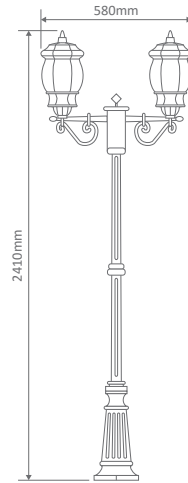

Diagrams / Additional

Order Code:	Colour	Globe
15908		2xB22
15909		2xB22
15910		2xB22
15911		2xB22
15913		2xB22

GT-676 Single Head on Post 1.93m

Diagrams / Additional

Order Code:	Colour	Globe
15914		1xB22
15915		1xB22
15916		1xB22
15917		1xB22
15919		1xB22

GT-677 Double Head on Post 2.08m

Diagrams / Additional

Order Code:	Colour	Globe
15920		2xB22
15921		2xB22
15922		2xB22
15923		2xB22
15925		2xB22

Vienna

Multiple Application Exterior Light

GT-678 Single Head on Post 2.3m

Diagrams / Additional

Order Code:	Colour	Globe
15926		1xB22
15927		1xB22
15928		1xB22
15929		1xB22
15931		1xB22

GT-680 Twin Head on Post 2.44m

Diagrams / Additional

Order Code:	Colour	Globe
15932		2xB22
15933		2xB22
15934		2xB22
15935		2xB22
15937		2xB22

GT-682 Triple Head on Post 2.44m

Diagrams / Additional

Order Code:	Colour	Globe
15938		3xB22
15939		3xB22
15940		3xB22
15941		3xB22
15943		3xB22

Vienna

Multiple Application Exterior Light

GT-1044 Twin Curved Arm Head on Post 2.35m