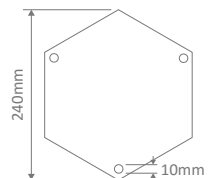

- Wall Bracket
- Pendant
- Pillar Mount
- Post Top
- Surface Mounted
- Single Head on Post (1.35m, 1.93m, 2.3m)
- Twin Head on Post (1.46m, 2.08m, 2.44m, 2.35m "Curved Arm")
- Triple Head on Post (2.44m, 2.35m "Curved Arm")

GT-674 Single Head Post on 1.31m

Diagrams / Additional

Order Code:	Colour	Globe
15902		2xB22
15903		2xB22
15904		2xB22
15905		2xB22
15907		2xB22

Vienna

Multiple Application Exterior Light

GT-675 Twin Head on Post 1.46m

Diagrams / Additional

Order Code:	Colour	Globe
15908		2xB22
15909		2xB22
15910		2xB22
15911		2xB22
15913		2xB22

GT-676 Single Head on Post 1.93m

Diagrams / Additional

Order Code:	Colour	Globe
15914		1xB22
15915		1xB22
15916		1xB22
15917		1xB22
15919		1xB22