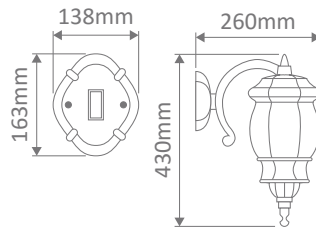

Order Code:	Colour	Globe
15962		1xB22
15963		1xB22
15964		1xB22
15965		1xB22
15967		1xB22