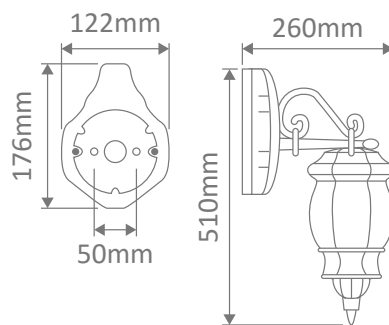

Order Code:	Colour	Globe
15890	Beige	1xB22
15891	Black	1xB22
15892	Burgundy	1xB22
15893	Green	1xB22
15895	White	1xB22

GT-1031 Wall Bracket

Curved Arm Facing Up

Diagrams / Additional