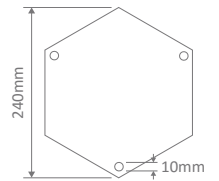

- Wall Bracket
- Pendant
- Pillar Mount
- Post Top
- Surface Mounted
- Single Head on Post (1.35m, 1.93m, 2.3m)
- Twin Head on Post (1.46m, 2.08m, 2.44m, 2.35m "Curved Arm")
- Triple Head on Post (2.44m, 2.35m "Curved Arm")

GT-674 Single Head Post on 1.31m

Diagrams / Additional

Order Code:	Colour	Globe
15902		2xB22
15903		2xB22
15904		2xB22
15905		2xB22
15907		2xB22

Vienna

Multiple Application Exterior Light

GT-675 Twin Head on Post 1.46m

Diagrams / Additional

Order Code:	Colour	Globe
15908		2xB22
15909		2xB22
15910		2xB22
15911		2xB22
15913		2xB22

GT-676 Single Head on Post 1.93m

Diagrams / Additional

Order Code:	Colour	Globe
15914		1xB22
15915		1xB22
15916		1xB22
15917		1xB22
15919		1xB22

GT-677 Double Head on Post 2.08m

Diagrams / Additional

Order Code:	Colour	Globe
15920		2xB22
15921		2xB22
15922		2xB22
15923		2xB22
15925		2xB22

Vienna

Multiple Application Exterior Light

GT-678 Single Head on Post 2.3m