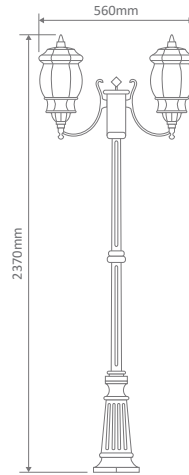

- Wall Bracket
- Pendant
- Pillar Mount
- Post Top
- Surface Mounted
- Single Head on Post (1.35m, 1.93m, 2.3m)
- Twin Head on Post (1.46m, 2.08m, 2.44m, 2.35m "Curved Arm")
- Triple Head on Post (2.44m, 2.35m "Curved Arm")

Diagrams / Additional

Order Code:	Colour	Globe
15926		1xB22
15927		1xB22
15928		1xB22
15929		1xB22
15931		1xB22

GT-680 Twin Head on Post 2.44m

Diagrams / Additional

Order Code:	Colour	Globe
15932		2xB22
15933		2xB22
15934		2xB22
15935		2xB22
15937		2xB22

GT-682 Triple Head on Post 2.44m

Diagrams / Additional

Order Code:	Colour	Globe
15938		3xB22
15939		3xB22
15940		3xB22
15941		3xB22
15943		3xB22

Vienna

Multiple Application Exterior Light

GT-1044 Twin Curved Arm Head on Post 2.35m

Diagrams / Additional

Order Code:	Colour	Globe
15968		1xB22
15969		1xB22
15970		1xB22
15971		1xB22
15973		1xB22

GT-1045 Triple Curved Arm Head on Post 2.35m

Diagrams / Additional

Order Code:	Colour	Globe
15974		2xB22
15975		2xB22
15976		2xB22
15977		2xB22
15979		2xB22