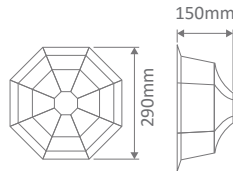

GT-685 Surface Mounted

Diagrams / Additional