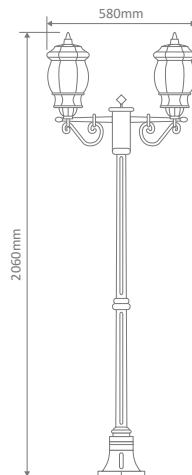

- Wall Bracket
- Pendant
- Pillar Mount
- Post Top
- Surface Mounted
- Single Head on Post (1.35m, 1.93m, 2.3m)
- Twin Head on Post (1.46m, 2.08m, 2.44m, 2.35m "Curved Arm")
- Triple Head on Post (2.44m, 2.35m "Curved Arm")

GT-674 Single Head Post on 1.31m

Diagrams / Additional

Order Code:	Colour	Globe
15902		2xB22
15903		2xB22
15904		2xB22
15905		2xB22
15907		2xB22

Vienna

Multiple Application Exterior Light

GT-675 Twin Head on Post 1.46m

Diagrams / Additional

Order Code:	Colour	Globe
15908		2xB22
15909		2xB22
15910		2xB22
15911		2xB22
15913		2xB22

GT-676 Single Head on Post 1.93m

Diagrams / Additional

Order Code:	Colour	Globe
15914		1xB22
15915		1xB22
15916		1xB22
15917		1xB22
15919		1xB22

GT-677 Double Head on Post 2.08m

Diagrams / Additional

Order Code:	Colour	Globe
15920		2xB22
15921		2xB22
15922		2xB22
15923		2xB22
15925		2xB22

Vienna

Multiple Application Exterior Light

GT-678 Single Head on Post 2.3m