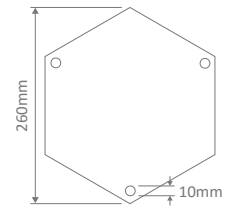

Order Code:	Colour	Globe
15968		1xB22
15969		1xB22
15970		1xB22
15971		1xB22
15973		1xB22