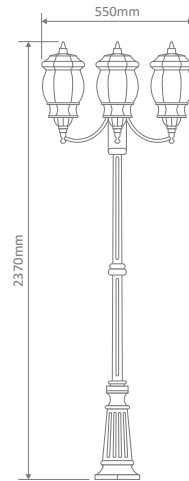

- Wall Bracket
- Pendant
- Pillar Mount
- Post Top
- Surface Mounted
- Single Head on Post (1.35m, 1.93m, 2.3m)
- Twin Head on Post (1.46m, 2.08m, 2.44m, 2.35m "Curved Arm")
- Triple Head on Post (2.44m, 2.35m "Curved Arm")

Diagrams / Additional

Order Code:	Colour	Globe
15926		1xB22
15927		1xB22
15928		1xB22
15929		1xB22
15931		1xB22

GT-680 Twin Head on Post 2.44m

Diagrams / Additional

Order Code:	Colour	Globe
15932		2xB22
15933		2xB22
15934		2xB22
15935		2xB22
15937		2xB22

GT-682 Triple Head on Post 2.44m

Diagrams / Additional

Order Code:	Colour	Globe
15938		3xB22
15939		3xB22
15940		3xB22
15941		3xB22
15943		3xB22

Vienna

Multiple Application Exterior Light

GT-1044 Twin Curved Arm Head on Post 2.35m

Diagrams / Additional

Order Code:	Colour	Globe
15968		1xB22
15969		1xB22
15970		1xB22
15971		1xB22
15973		1xB22

GT-1045 Triple Curved Arm Head on Post 2.35m

Diagrams / Additional

Order Code:	Colour	Globe
15974		2xB22
15975		2xB22
15976		2xB22
15977		2xB22
15979		2xB22