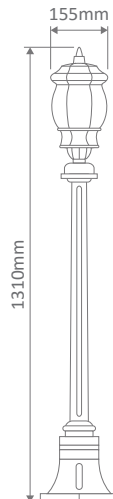

- Wall Bracket
- Pendant
- Pillar Mount
- Post Top
- Surface Mounted
- Single Head on Post (1.35m, 1.93m, 2.3m)
- Twin Head on Post (1.46m, 2.08m, 2.44m, 2.35m "Curved Arm")
- Triple Head on Post (2.44m, 2.35m "Curved Arm")

Specification Features

Input Voltage: 240V
 IP rating (IP): 23
 Requires: Lamp

GT-671 Wall Bracket

Straight Arm Facing Up

Diagrams / Additional

Order Code:	Colour	Globe
15884	Beige	1xB22
15885	Black	1xB22
15886	Burgundy	1xB22
15887	Green	1xB22
15889	White	1xB22

GT-674 Single Head Post on 1.31m

Diagrams / Additional

Order Code:	Colour	Globe
15902		2xB22
15903		2xB22
15904		2xB22
15905		2xB22
15907		2xB22

Vienna

Multiple Application Exterior Light

GT-675 Twin Head on Post 1.46m

Diagrams / Additional

Order Code:	Colour	Globe
15908		2xB22
15909		2xB22
15910		2xB22
15911		2xB22
15913		2xB22

GT-676 Single Head on Post 1.93m

Diagrams / Additional

Order Code:	Colour	Globe
15914		1xB22
15915		1xB22
15916		1xB22
15917		1xB22
15919		1xB22