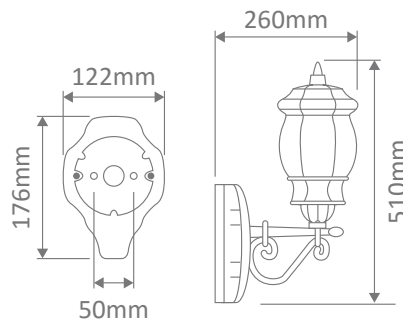

- Wall Bracket
- Pendant
- Pillar Mount
- Post Top
- Surface Mounted
- Single Head on Post (1.35m, 1.93m, 2.3m)
- Twin Head on Post (1.46m, 2.08m, 2.44m, 2.35m "Curved Arm")
- Triple Head on Post (2.44m, 2.35m "Curved Arm")

Specification Features

Input Voltage: 240V
 IP rating (IP): 23
 Requires: Lamp

GT-671 Wall Bracket

Straight Arm Facing Up

Diagrams / Additional

Order Code:	Colour	Globe
15884	Beige	1xB22
15885	Black	1xB22
15886	Burgundy	1xB22
15887	Green	1xB22
15889	White	1xB22

GT-674 Single Head Post on 1.31m

Diagrams / Additional

Order Code:	Colour	Globe
15902		2xB22
15903		2xB22
15904		2xB22
15905		2xB22
15907		2xB22

Vienna

Multiple Application Exterior Light

GT-675 Twin Head on Post 1.46m

Diagrams / Additional

Order Code:	Colour	Globe
15908		2xB22
15909		2xB22
15910		2xB22
15911		2xB22
15913		2xB22

GT-676 Single Head on Post 1.93m

Diagrams / Additional

Order Code:	Colour	Globe
15914		1xB22
15915		1xB22
15916		1xB22
15917		1xB22
15919		1xB22