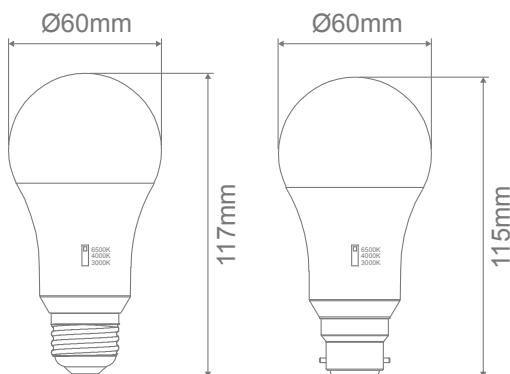

Diagrams / Additional

Item No.	Variant		CCT
	E27	B22	
KEY-GLS-TRIO	65114	65116	TRIO