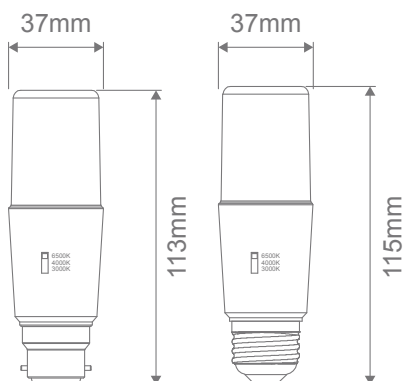

Diagrams / Additional

Item No.	Variant		CCT
	E27	B22	
KEY-T40-TRIO	65118	65120	TRIO