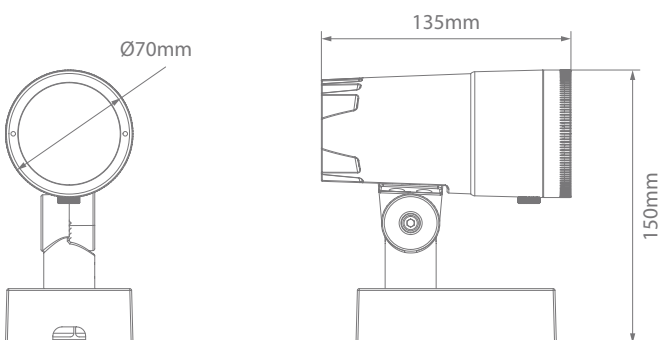

Diagrams / Additional

Item No.	Variant			CCT
	Blk	Dgr	Wht	
KIRA-11-ADJ	20264	20268	20266	3000K
	20265	20269	20267	5000K