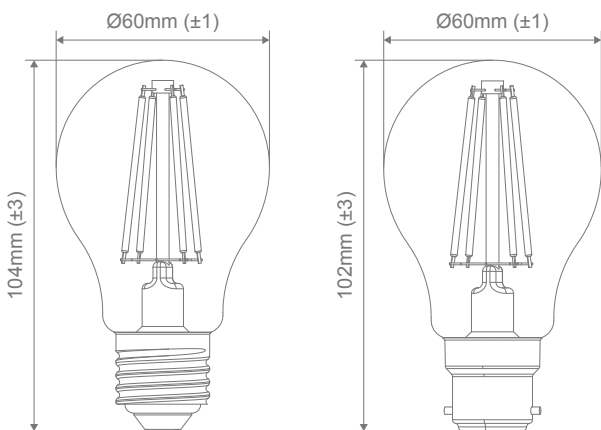

Diagrams / Additional

Item No.	Variant		CCT
	Clr	Frst	
LF-A60-E27	65932	65976	2700K
	65933	65977	6500K

Item No.	Variant		CCT
	Clr	Frst	
LF-A60-B22	65930	65974	2700K
	65931	65975	6500K