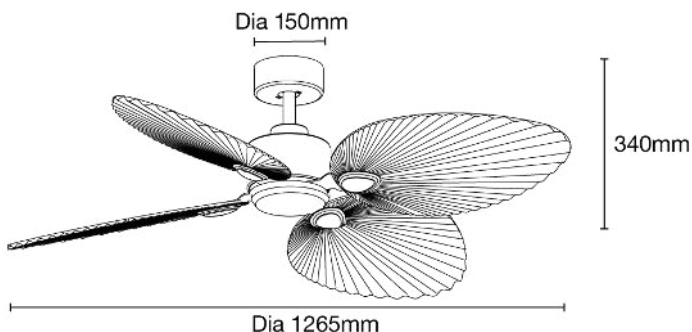

32W 1265MM (50") SMART DC CEILING FAN 4 ABS BLADES WITH WIFI REMOTE CONTROL

SPECIFICATIONS

Model Name	Kingston DC
Model Numbers	MKDC124W Matt White/White Wash MKDC124OB Old Bronze/Walnut
Power Wattage / Motor	32W DC
Voltage / Frequency	220-240Va.c. 50-60Hz
Air Movement (m³/hr)	
Maximum RPM	Up to 220 RPM
Airflow Efficiency	Up to 260m³/hr per watt
Speed 6 (Highest)	9,200m³/hr
Speed 5	8,082m³/hr
Speed 4	6,701m³/hr
Speed 3	5,927m³/hr
Speed 2	5,032m³/hr
Speed 1 (Lowest)	3,545m³/hr
Materials / Blade	ABS blade
Number of Blades	4
Blade Pitch	12°
Hangsure Canopy	15°
Lighting Wattage / Type	N/A
Colour Temperature	N/A
Lumens Output	N/A
Rated Lifetime	N/A
Dimmable	N/A

REMOTE CONTROL

Control	
Light	N/A
CCT	N/A
Fan	Off only
Fan Speed Setting	6
Other Features	Summer/winter reverse mode Breeze mode Sleep mode
Timer	Off only - 1hr, 4hr or 8hr
Power	1 x A23 12V batteries (supplied)
Size	145 x 42mm
Radio Frequency	433Mhz

SHIPPING

Model Numbers	Carton Size			Carton Quantity	Carton Gross Weight (Kg)
	H (mm)	W (mm)	L (mm)		
MKDC124W	270	465	465	1	6.5
MKDC124OB	270	465	465	1	6.5

INSTALLATION

Installation	By licensed electrician only
Warranty	6* year warranty (*3 year in-home + additional 3 year replacement on the motor only)

DIMENSIONS

* Product must be installed by licensed electrician if not warranty will be void. Visit website for further information regarding warranty terms and conditions. Specification and imagery subject to change without prior notice. Last updated Sept 2023.

Aust/NZ Approval No. SAA-