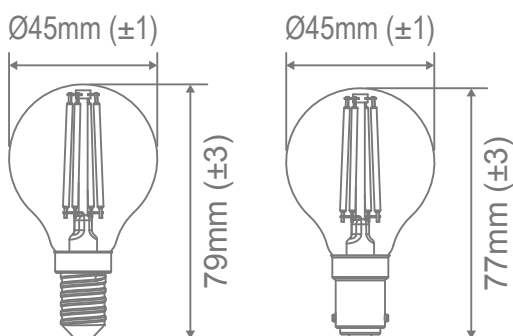

Diagrams / Additional

Item No.	Variant		CCT
	Clr	Frst	
LF-G45-E14	65926	65970	2700K
	65927	65971	6500K

Item No.	Variant		CCT
	Clr	Frst	
LF-G45-B15	65928	65972	2700K
	65929	65973	6500K