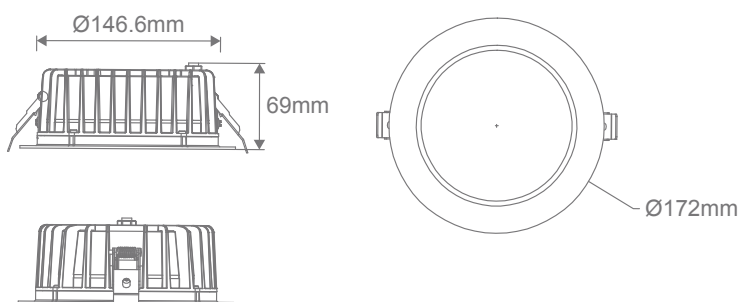

### Specification Features

Input Voltage:	240V
Power (W):	25
IP rating (IP):	IP65**
Lumens (lm):	Warm White 3000K - 2250lm Neutral White 4000K - 2400lm White 5700K - 2300lm
LED type:	SMD
CCT:	3000K - 4000K - 5700K
CRI:	≥90
Beam angle (°):	90°
Dimmable:	Yes*
Lifespan (hrs):	50,000hrs
Cutout (Ø):	Ø150-165mm

### Diagrams / Additional

Cutout: Ø150-165mm

Item No.	Variant		CCT
	Whr	Blk	
NEO-PRO-25-REC	20918	20917	TRIO
	DALI		
	21609	21610	TRIO