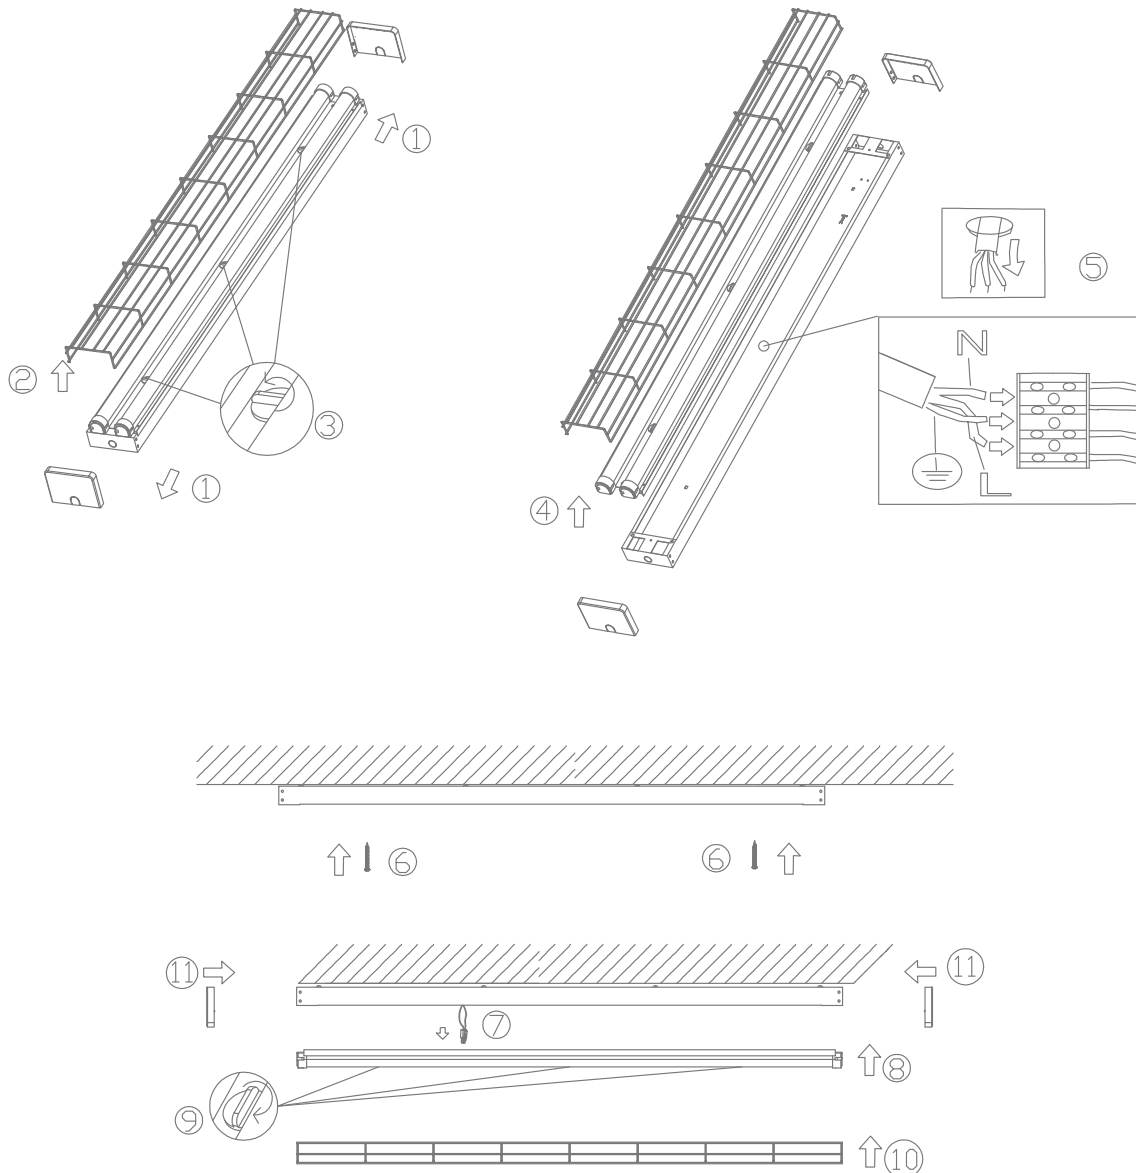

#### Specifications

Voltage:	240V	Power:	7.5W/15W - 15W/30W	Beam Angle:	120°
IP Rating:	IP20	CCT:	3000K - 4000K - 5000K	CRI:	≥80
Dimmable:	No				

PARK-60 - Lumen (±5%):		
WW 3000K	NW 4000K	W 5000K
950lm/1800lm	1000lm/1950lm	1000lm/1850lm

PARK-120 - Lumen (±5%):		
WW 3000K	NW 4000K	W 5000K
2050lm/3850lm	2100lm/4050lm	2050lm/3900lm

**Note:** -The lamp must be installed by professional electrician  
-Ensure the power supply is switched off before fitting this product