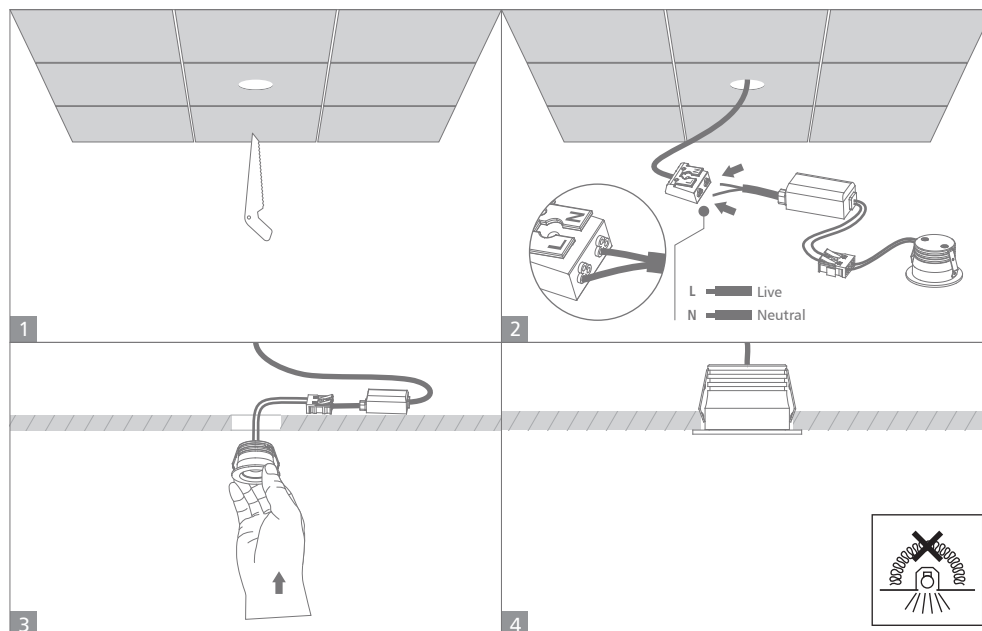

### Specifications

Voltage:	240V	Lumen (±5%):	Warm White 3000K - 180lm Neutral White 4000K - 210lm White 5700K - 210lm	Dimmable:	Yes
Power:	3W	Beam Angle:	24°	CRI:	≥90
IP Rating:	40	CCT:	3000K - 4000K - 5700K (Switchable)	Lifespan:	50,000hrs

*Black model is 10% lower in lumen output compared to the white model.*

**Note:** -The lamp must be installed by professional electrician  
-Ensure the power supply is switched off before fitting this product