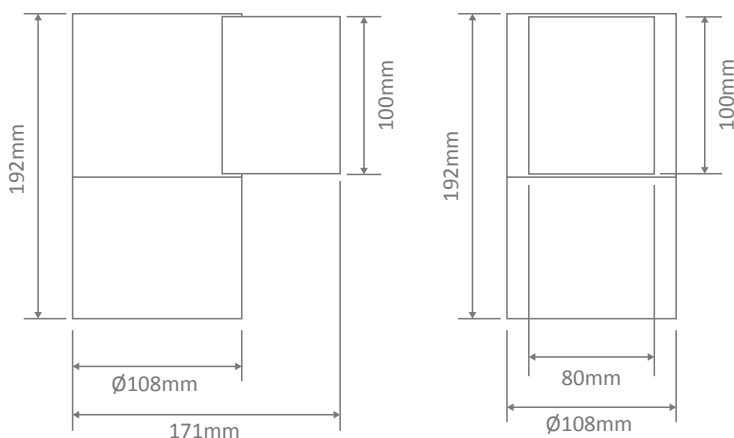

PIPER-1-ROUND Wall Light

Description

The Piper series of outdoor LED Wall Lights features a high quality die-cast aluminium frame powder coated in Textured Black, Dark Grey or White. Featuring a solid tempered clear lens, the Piper series will provide excellent vertical illumination for your home available without lamp or with 3000K warm white or 5000k cool white PAR-30 12W lamps. With the additional benefit of being IP65, this product can be used for both indoor and outdoor applications to provide the perfect look to your contemporary home or commercial application for many years to come, all backed by our Domus Lighting 3 year replacement warranty for peace of mind.

Specification Features

Input Voltage:	240V
Power (W):	20W LED Max
IP rating (IP):	65
IK Rating (IK):	08
Lamp:	No Lamp / PAR30 E27 Lamp (depending on selection)

Diagrams / Additional

Item No.	Variant	CCT
PIPER-1-RND-BLK	49250	No Lamp
	49251	3000K
	49252	5000K
PIPER-1-RND-DGR	49253	No Lamp
	49254	3000K
	49255	5000K
PIPER-1-RND-WHT	49256	No Lamp
	49257	3000K
	49258	5000K