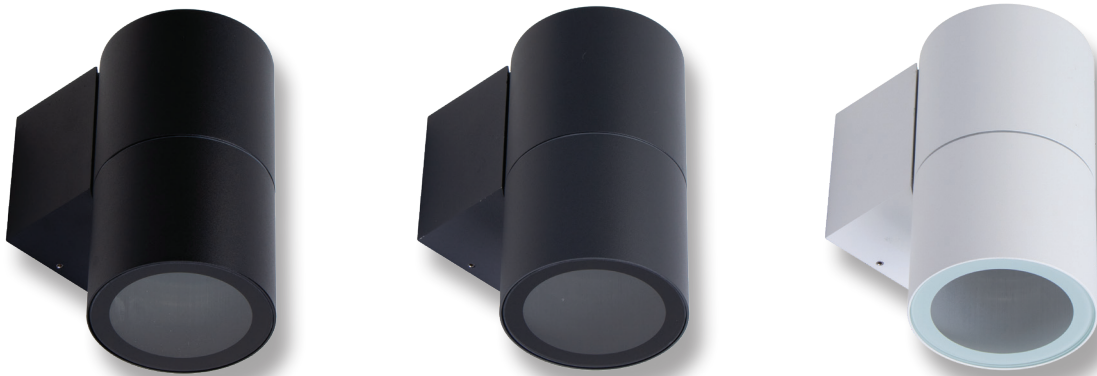

PIPER-1-ROUND Wall Light

Description

The Piper series of outdoor LED Wall Lights features a high quality die-cast aluminium frame powder coated in Textured Black, Dark Grey or White. Featuring a solid tempered clear lens, the Piper series will provide excellent vertical illumination for your home available without lamp or with 3000K warm white or 5000k cool white PAR-30 12W lamps. With the additional benefit of being IP65, this product can be used for both indoor and outdoor applications to provide the perfect look to your contemporary home or commercial application for many years to come, all backed by our Domus Lighting 3 year replacement warranty for peace of mind.

Specification Features

Input Voltage:	240V
Power (W):	20W LED Max
IP rating (IP):	65
IK Rating (IK):	08
Lamp:	No Lamp / PAR30 E27 Lamp (depending on selection)

Diagrams / Additional

Item No.	Variant	CCT
PIPER-1-RND-BLK	49250	No Lamp
	49251	3000K
	49252	5000K
PIPER-1-RND-DGR	49253	No Lamp
	49254	3000K
	49255	5000K
PIPER-1-RND-WHT	49256	No Lamp
	49257	3000K
	49258	5000K