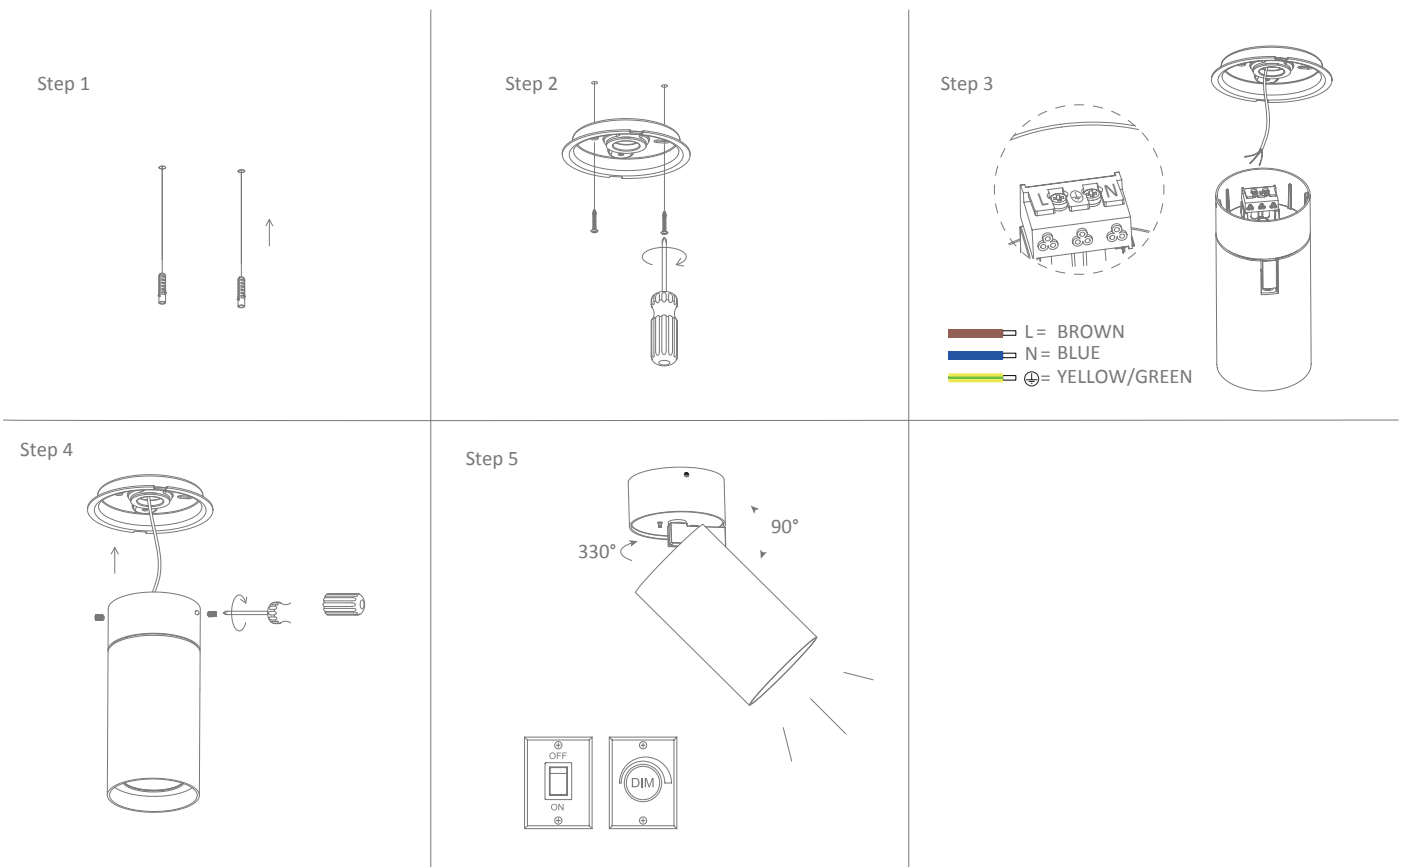

*Description: LED tiltable ceiling light*

Thank you for purchasing your new Pistol-15 ceiling light, Please take the time to read and understand the instruction sheet below. Failure to do so may void warranty.

### Specifications

Voltage:	240V AC	Lumen (±5%):	Warm White 3000K - 1230lm Neutral White 4000K - 1445lm White 5000K - 1660lm	Dimmable:	Yes
Power:	15W	Beam Angle:	60°	Operating Temp:	-20°~45°C
IP Rating:	20	CCT:	3000K - 4000K - 5000K	Power Factor:	
CRI:	≥80	Lifespan:	50,000hrs		