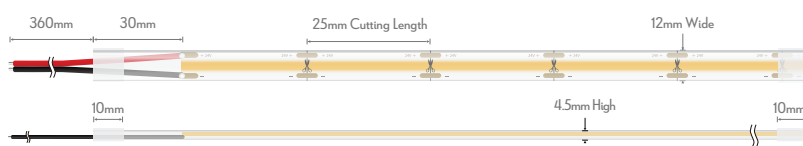

### Description

The PLEX-COB series of LED strip incorporates the latest in LED COB chip technology, with true dotless appearance utilising 640 LEDs per metre. Operating on 24V DC allows for less resistive heat and longer run lengths. Choose from IP54 Indoor Strip including wet areas, or for waterproof installations, the IP67 Strip with silicon coating. Longer areas of weldless joints provide a more reliable solution avoiding breaks in continuity. A range of wattage per metre options from 5W, 10W, 15W and 20W covers all desirable light output levels for your desired area. High CRI90 chips provide excellent colour rendering while providing a smooth and seamless linear lighting for a clean and minimalistic look. The PLEX-COB series come with a choice of single colour 3000K Warm White, 4000K Neutral White and 5000K White for your residential or commercial linear lighting project applications. A comprehensive range of optional accessories including fast fix connectors, and L-joint connectors are available for complex installations. Ideal for kitchens, bathrooms, laundry, bars, restaurants, and all indoor highlighting applications.

### Specification Features

Input Voltage:	24V DC
Per Metre Power (W):	15W
IP rating (IP):	IP54**
Per Metre Lumen Output (lm):	Warm White 3000K - 1350lm Neutral White 4000K - 1500lm White 5000K - 1500lm
LED type:	COB - 640 LED Per Metre
CCT:	3000K - 4000K - 5000K
CRI:	≥90
Beam angle (°):	180°
Dimmable:	Yes***
Lifespan (hrs):	50,000hrs
Wiring:	Parallel
Cutting Increment/Sections:	25mm
Requires:	24V DC Constant Voltage LED Driver

PLEX-COB-LCCON

PLEX-COB-LCON

PLEX-COB-SCON

PLEX-COB-FCCON

### Diagrams / Additional

Item No.	Variant			CCT
	Per Mt	20M	50M	
PLEX-COB-15	24006	24020	24034	3000K
	24007	24021	24035	4000K
	24008	24022	24036	5000K
Max Run Length: 5M				
PLEX-COB	LCCON	LCON	SCON	FCCON
	23991	23993	23990	23992