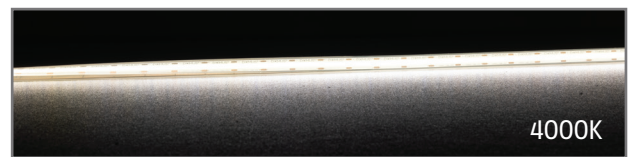

### COB True Dotless LED Strip

#### Description

The PLEX-COB series of LED strip incorporates the latest in LED COB chip technology, with true dotless appearance utilising 640 LEDs per metre. Operating on 24V DC allows for less resistive heat and longer run lengths. Choose from IP54 Indoor Strip including wet areas, or for waterproof installations, the IP67 Strip with silicon coating. Longer areas of weldless joints provide a more reliable solution avoiding breaks in continuity. A range of wattage per metre options from 5W, 10W, 15W and 20W covers all desirable light output levels for your desired area. High CRI90 chips provide excellent colour rendering while providing a smooth and seamless linear lighting for a clean and minimalistic look. The PLEX-COB series come with a choice of single colour 3000K Warm White, 4000K Neutral White and 5000K White for your residential or commercial linear lighting project applications. A comprehensive range of optional accessories including fast fix connectors, and L-joint connectors are available for complex installations. Ideal for kitchens, bathrooms, laundry, bars, restaurants, and all indoor highlighting applications.

#### Specification Features

Input Voltage:	24V DC
Per Metre Power (W):	5W
IP rating (IP):	IP67
Per Metre Lumen Output (lm):	Warm White 3000K - 380lm Neutral White 4000K - 425lm White 5000K - 425lm
LED type:	COB - 640 LED Per Metre
CCT:	3000K - 4000K - 5000K
CRI:	≥90
Beam angle (°):	180°
Dimmable:	Yes**
Lifespan (hrs):	50,000hrs
Wiring:	Parallel
Cutting Increment/Sections:	25mm
Requires:	24V DC Constant Voltage LED Driver
Continuous Run:	5m Max (one end driver feed) 10m (two end driver feed)