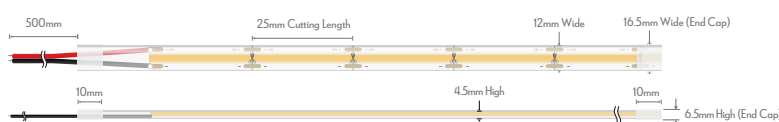

Diagrams / Additional

Item No.	Variant			CCT
	Per Mt	20M	50M	
PLEX-COB-5-IP67	24042	24056	24070	3000K
	24043	24057	24071	4000K
	24044	24058	24072	5000K

Max Run Length: 10M