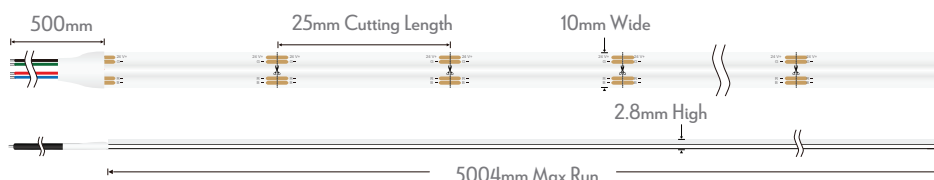

Diagrams / Additional

Item No.	Variant	CCT
PLEX-RGB	24156	RGB