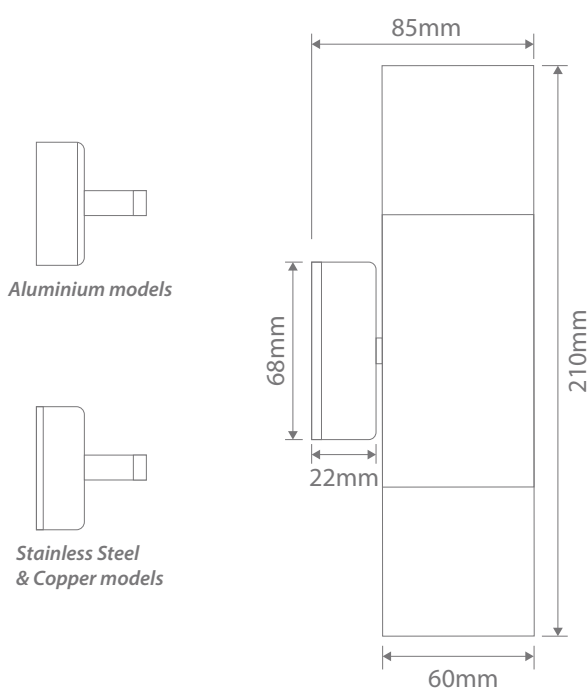

SHADOW-2-WB

Up/Down Wall Light

Description

The SHADOW Series 2 Light Up/Down Wall Light offers a durable weatherproof solution to lighting up front facades and wall lighting areas where ambient lighting is required. Provides an upward and downward lighting effect. Available in solid finishes (316 Stainless Steel and Copper), Anodised Titanium Silver Aluminium and Powder coated Aluminium (Textured Black and White). Suits a GU10 lamp (not included). Backed by a 2 Year Warranty.

Specification Features

Input Voltage: 240V
 Power (W): 2x35W Max
 IP rating (IP): 65
 Lamp: GU10 (Not included)

Copper

Black

White

Titanium Silver

Diagrams / Additional

Item No.	Variant	Colour	Lamp
SHADOW-2-WB	49030	316 Stainless Steel	TRIO
	49029	Copper	
	49026	Black	
	49027	White	
	49028	Titanium Silver	