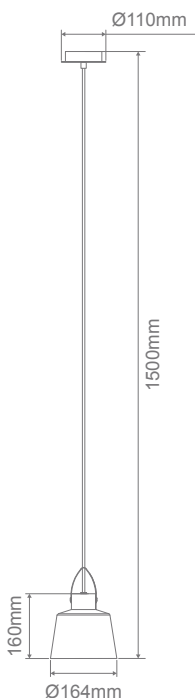

Strap-PDT Metal Pendant

Description

STRAP Series combines a stylish conical shade design held by a leather strap, which offers a modern appearance for most modern interior decors. Ideal as a feature lamp in living rooms and bedrooms. Featuring painted Matt White and Matt Black colour options. Part of a family of matching pendant, table lamp, floor lamp and wall light.

Specification Features

Input Voltage: 240V
 Power (W): 25W LED Max
 Requires: 1xE27 Globe (Not Included)

Diagrams / Additional

Item No.	Variant	
	Blk	Wht
STRAP-PDT	22716	22717