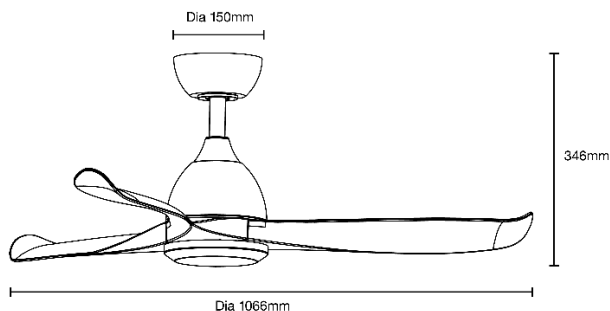

34W 1066MM (42") SMART DC CEILING FAN 3 ABS BLADES WITH WIFI REMOTE CONTROL

SPECIFICATIONS

Model Name	Scorpion DC	
Model Numbers	MSDC103W	Matt White
	MSDC103M	Matt Black
Power Wattage / Motor	34W DC	
Voltage / Frequency	220-240Va.c. 50-60Hz	
Air Movement (m³/hr)		
Maximum RPM	Up to 200 RPM	
Airflow Efficiency	Up to 303m³/hr per watt	
Speed 6 (Highest)	10,300m³/hr	
Speed 5	9,020m³/hr	
Speed 4	8,540m³/hr	
Speed 3	7,700m³/hr	
Speed 2	6,680m³/hr	
Speed 1 (Lowest)	5,640m³/hr	
Materials / Blade	ABS blade	
Number of Blades	3	
Blade Pitch	13°	
Hangsure Canopy	15°	
Lighting Wattage / Type	N/A	
Colour Temperature	N/A	
Lumens Output	N/A	
Rated Lifetime	N/A	
Dimmable	N/A	

REMOTE CONTROL

Control	
Light	N/A
CCT	N/A
Fan	Off only
Fan Speed Setting	6
Other Features	Summer/winter reverse mode Breeze mode Sleep mode
Timer	Off only - 1hr, 4hr or 8hr
Power	1 x A23 12V batteries (supplied)
Size	145 x 42mm
Radio Frequency	433Mhz

SHIPPING

Model Numbers	Carton Size			Carton Quantity	Carton Gross Weight (Kg)
	H (mm)	W (mm)	L (mm)		
MSDC103W	255	345	685	1	7
MSDC103M	255	345	685	1	7

INSTALLATION

Installation	By licensed electrician only
Warranty	6* year warranty (*3 year in-home + additional 3 year replacement on the motor only)

DIMENSIONS

* Product must be installed by licensed electrician if not warranty will be void. Visit website for further information regarding warranty terms and conditions. Specification and imagery subject to change without prior notice. Last updated Sept 2023.

Aust/NZ Approval No.
SAA-