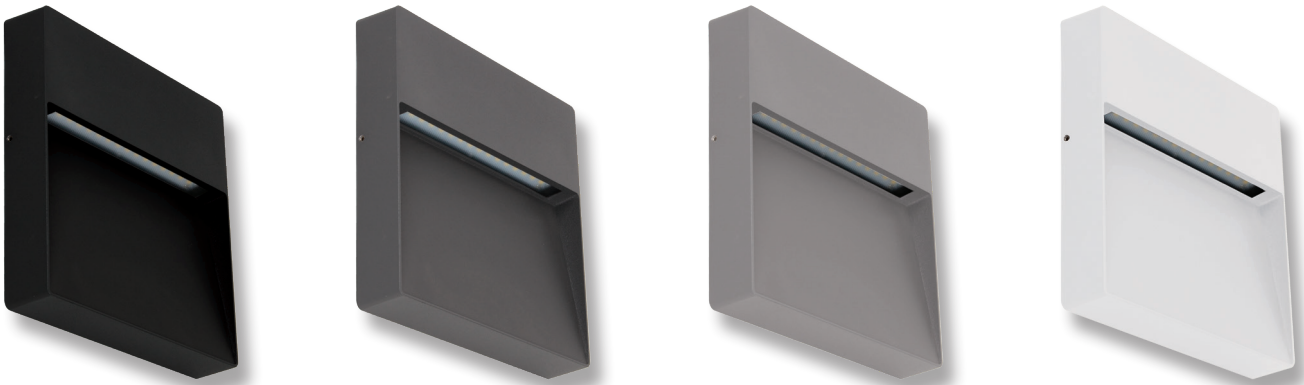

## ZEKE-9-12V-SQR 12V LED Steplight

### Description

The surface mounted ZEKE-9-Square features a slim-line, cast-aluminium body with dual cable glands for easy installation. The aluminium trim features a special chromate process before a polyester powder coated finish is applied, for extended wear in harsh external environments. With an IP65 rating, the ZEKE-9-Square features amazing downward illumination with minimal power consumption; A total of 9W of high intensity illumination. Particularly useful for outside entertaining areas, external pathways or any area in which recessed mounting is not an option. Now available in 12V DC models, to allow for outdoor applications such as planter boxes and front wall installations, where low voltage wiring has been used.

### Specification Features

Input Voltage: 12V DC  
 Power (W): 9W  
 IP rating (IP): IP65  
 Lumens (lm): Warm White 3000K - 800lm  
 White 5000K - 900lm  
 LED type: SMD  
 CCT: 3000K - 5000K  
 CRI: ≥85  
 Beam angle (°): 120°  
 Dimmable: No  
 Lifespan (hrs): 50,000hrs  
 Requires: 12V DC Constant Voltage LED Driver

### Diagrams / Additional

Item No.	Variant	Colour
ZEKE-9-12V-SQR-BLK	19878	3000K
	19879	5000K
ZEKE-9-12V-SQR-DGR	19874	3000K
	19875	5000K
ZEKE-9-12V-SQR-SLR	19872	3000K
	19873	5000K
ZEKE-9-12V-SQR-WHT	19876	3000K
	19877	5000K