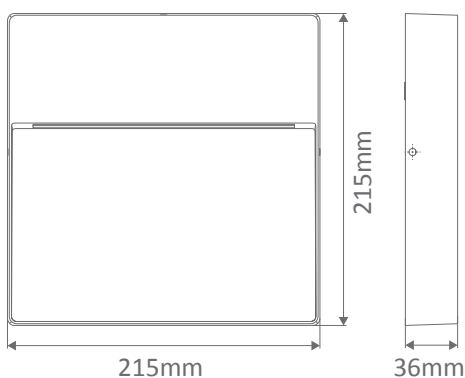

Diagrams / Additional

Item No.	Variant	Colour
ZEKE-9-12V-SQR-BLK	19878	3000K
	19879	5000K
ZEKE-9-12V-SQR-DGR	19874	3000K
	19875	5000K
ZEKE-9-12V-SQR-SLR	19872	3000K
	19873	5000K
ZEKE-9-12V-SQR-WHT	19876	3000K
	19877	5000K