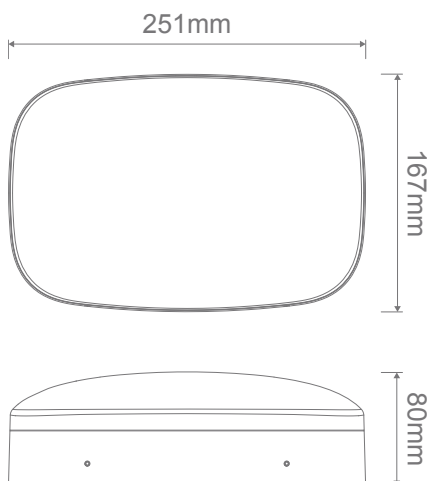

Diagrams / Additional

Item No.	Variant		CCT
	Blk	Wht	
ZELDA-18	22668	22669	TRIO