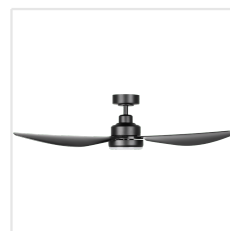

Contact | Support
eglo.com/en/eglo-worldwide